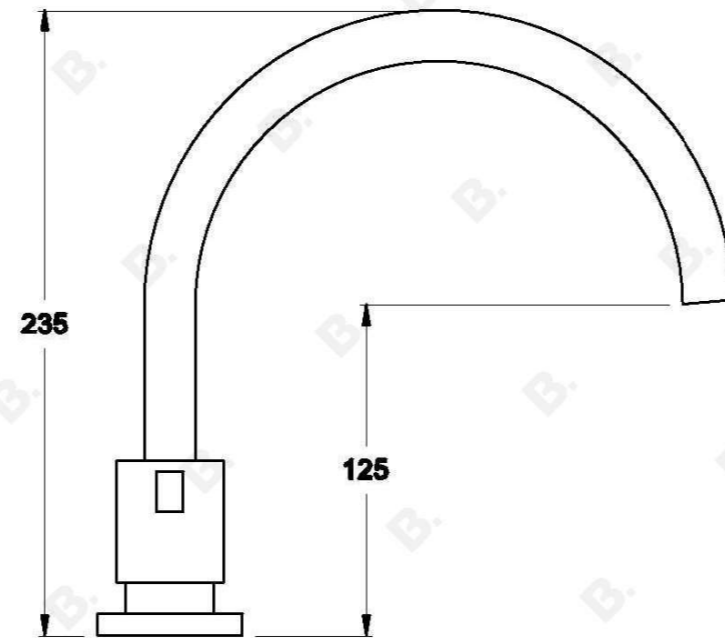

CITY QUE KITCHEN SET WITH LEVER HANDLES

1.9807.09.3.XX

PRODUCT DIMENSIONS:

Front view:

Side view:

Top view: