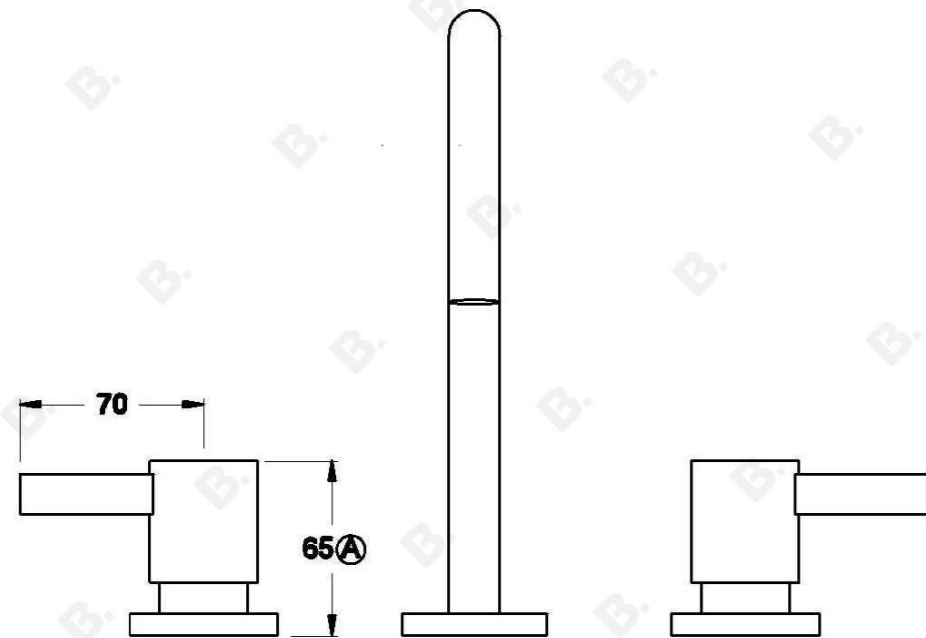

CITY QUE KITCHEN SET WITH LEVER HANDLES

1.9807.09.3.XX

PRODUCT DIMENSIONS:

Front view:

Side view:

Top view: