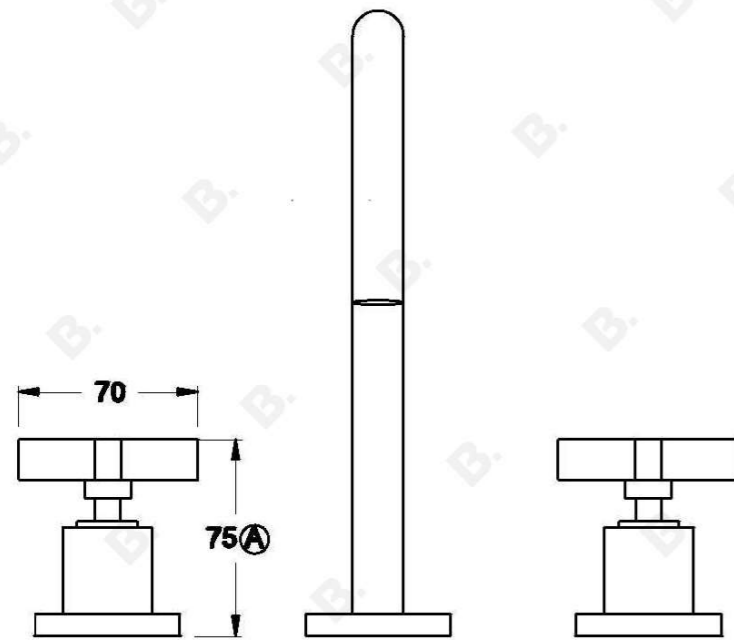

CITY QUE KITCHEN SET WITH CROSS HANDLES

1.9807.09.2.XX

PRODUCT DIMENSIONS:

Front view:

Side view:

Top view: