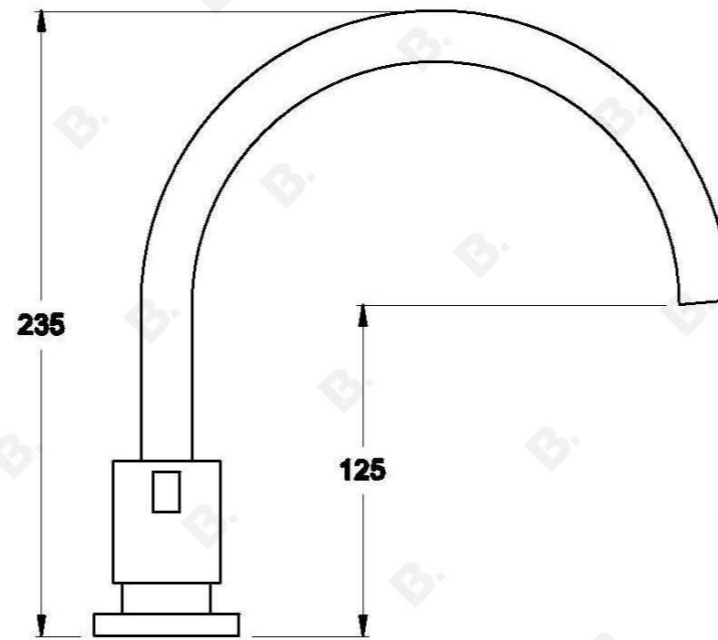

CITY QUE KITCHEN SET WITH CROSS HANDLES

1.9807.09.2.XX

PRODUCT DIMENSIONS:

Front view:

Side view:

Top view: