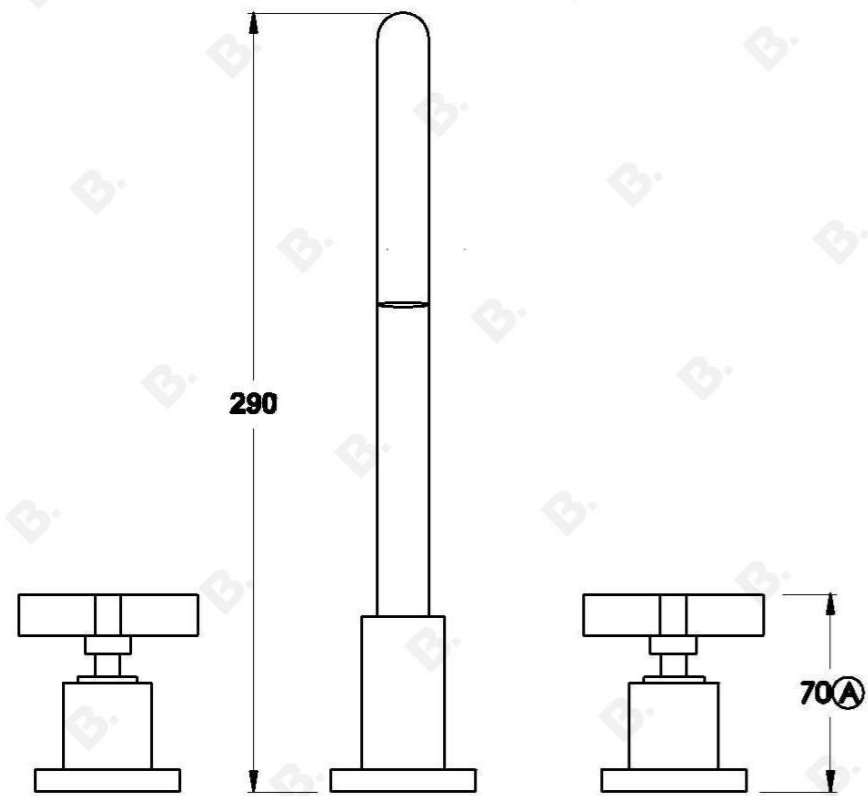

CITY QUE BATH SET WITH CROSS HANDLES

1.9807.00.2.XX

PRODUCT DIMENSIONS:

Front view:

Side view:

Top view: