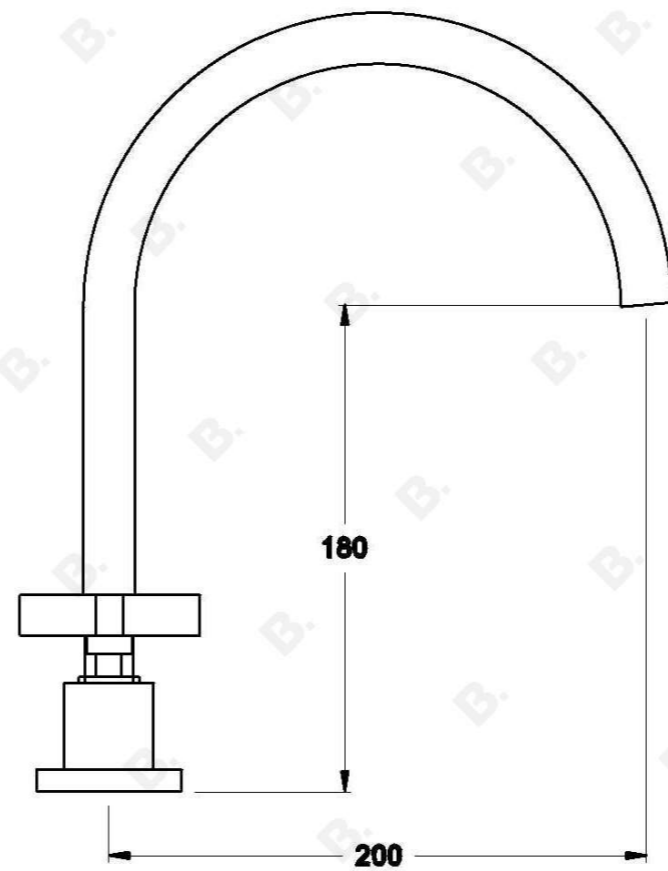

CITY QUE BATH SET WITH CROSS HANDLES

1.9807.00.2.XX

PRODUCT DIMENSIONS:

Front view:

Side view:

Top view: