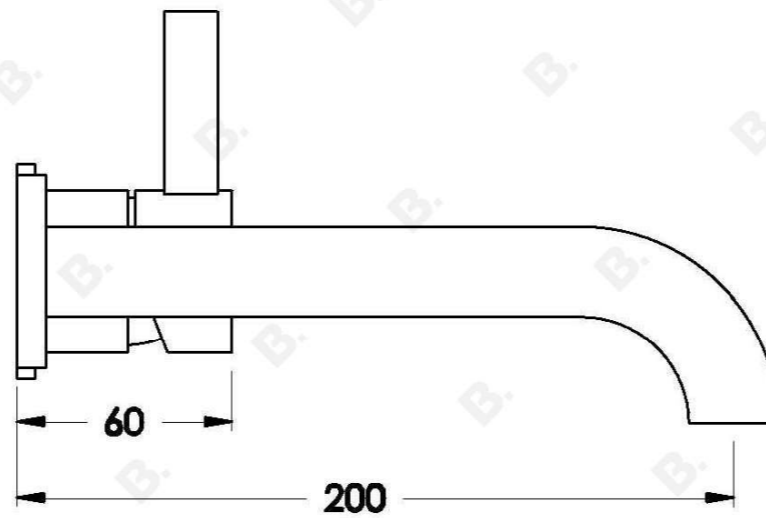

CITY QUE WALL MIXER SET

1.9806.04.0.XX

1.9806.54.0.XX - Flow controlled variant

PRODUCT DIMENSIONS:

Front view:

Side view:

Top view: