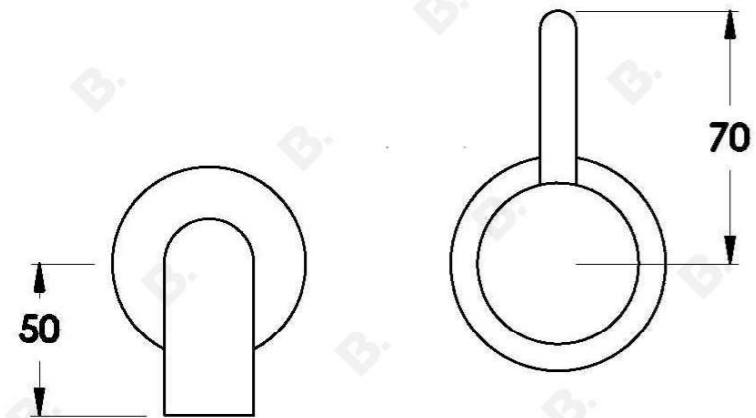

CITY QUE WALL MIXER SET

1.9806.04.0.XX

1.9806.54.0.XX - Flow controlled variant

PRODUCT DIMENSIONS:

Front view:

Side view:

Top view: