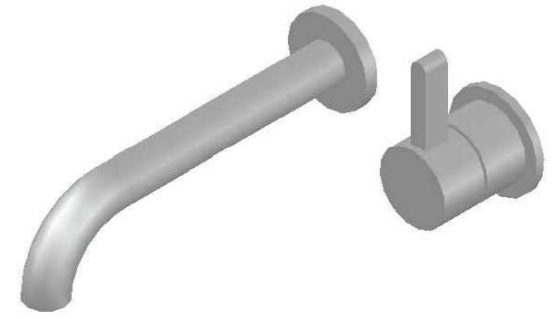

CITY QUE WALL MIXER SET

1.9806.04.0.XX

1.9806.54.0.XX - Flow controlled variant

PRODUCT DIMENSIONS:

Front view:

Side view:

Top view: