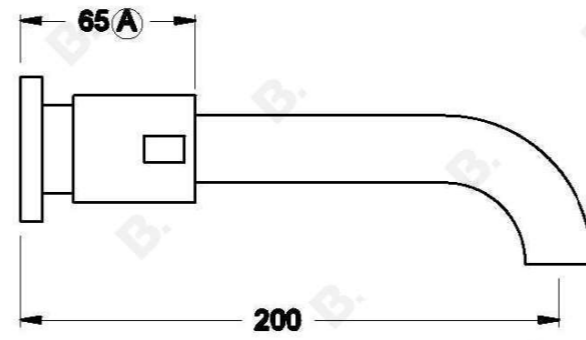

CITY QUE WALL SET WITH LEVER HANDLES

1.9806.00.3.XX

1.9806.50.3.XX - Flow controlled variant

PRODUCT DIMENSIONS:

Front view:

Side view:

Top view: