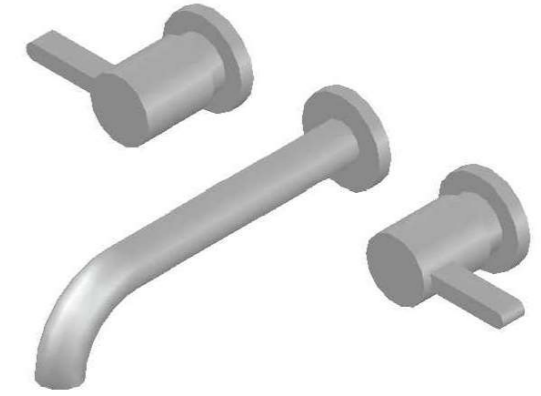

CITY QUE WALL SET WITH LEVER HANDLES

1.9806.00.3.XX

1.9806.50.3.XX - Flow controlled variant

PRODUCT DIMENSIONS:

Front view:

Side view:

Top view: