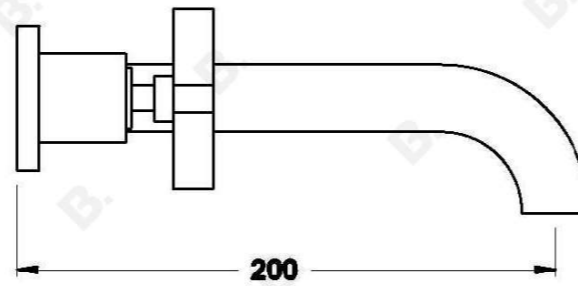

CITY QUE WALL SET WITH CROSS HANDLES

1.9806.00.2.XX

1.9806.50.2.XX - Flow controlled variant

PRODUCT DIMENSIONS:

Front view:

Side view:

Top view: