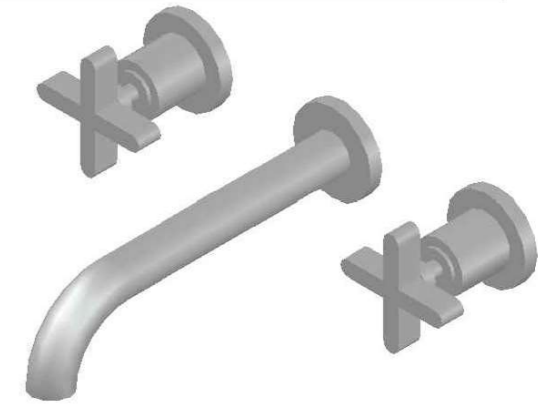

CITY QUE WALL SET WITH CROSS HANDLES

1.9806.00.2.XX

1.9806.50.2.XX - Flow controlled variant

PRODUCT DIMENSIONS:

Front view:

Side view:

Top view: