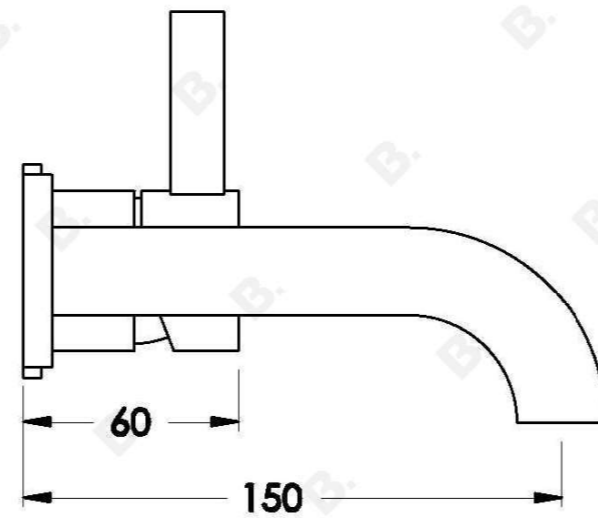

CITY QUE WALL MIXER SET

1.9805.04.0.XX

1.9805.54.0.XX - Flow controlled variant

PRODUCT DIMENSIONS:

Front view:

Side view:

Top view: