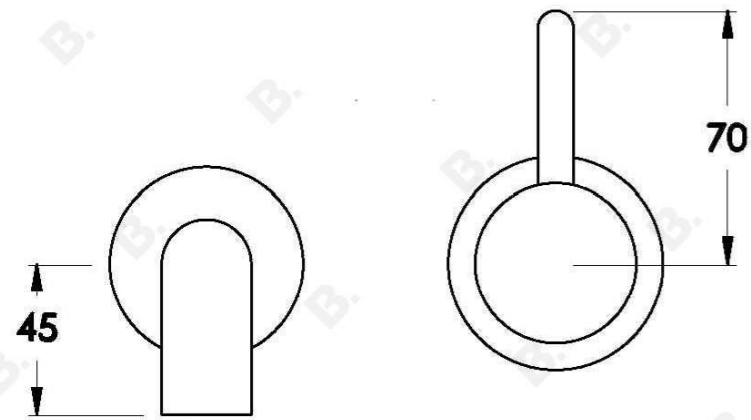

CITY QUE WALL MIXER SET

1.9805.04.0.XX

1.9805.54.0.XX - Flow controlled variant

PRODUCT DIMENSIONS:

Front view:

Side view:

Top view: