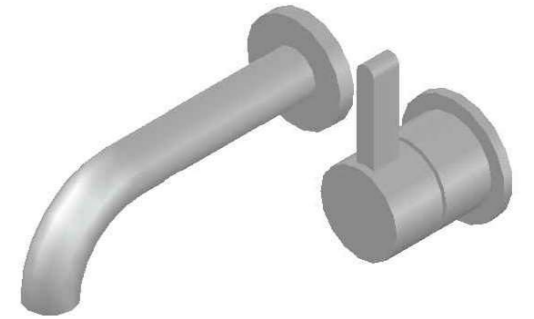

CITY QUE WALL MIXER SET

1.9805.04.0.XX

1.9805.54.0.XX - Flow controlled variant

PRODUCT DIMENSIONS:

Front view:

Side view:

Top view: