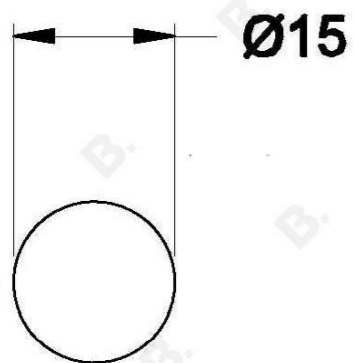

CITY PLUS GLASS BRACKETS

1.9765.00.0.XX

PRODUCT DIMENSIONS:

Front view:

Side view:

Top view: