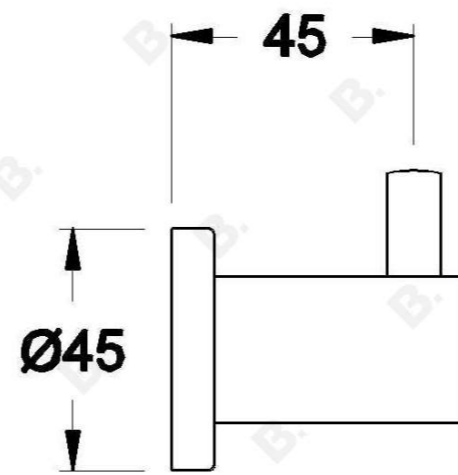

CITY PLUS ROBE HOOK

1.9763.00.0.XX

PRODUCT DIMENSIONS:

Front view:

Side view:

Top view: