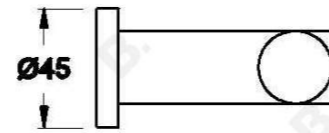

CITY PLUS DOUBLE TOILET ROLL HOLDER

1.9761.04.0.XX

PRODUCT DIMENSIONS:

Front view:

Side view:

Top view: