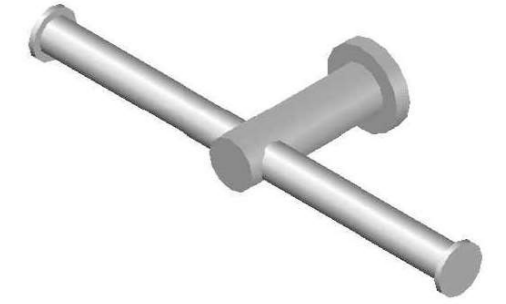

CITY PLUS DOUBLE TOILET ROLL HOLDER

1.9761.04.0.XX

PRODUCT DIMENSIONS:

Front view:

Side view:

Top view: