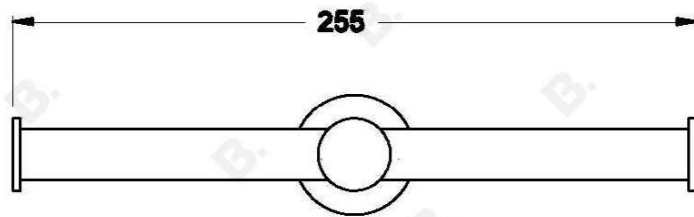

CITY PLUS DOUBLE TOILET ROLL HOLDER

1.9761.04.0.XX

PRODUCT DIMENSIONS:

Front view:

Side view:

Top view: