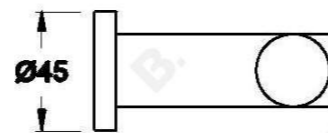

CITY PLUS DOUBLE TOILET ROLL/HAND TOWEL HOLDER

1.9761.03.0.XX

PRODUCT DIMENSIONS:

Front view:

Side view:

Top view: