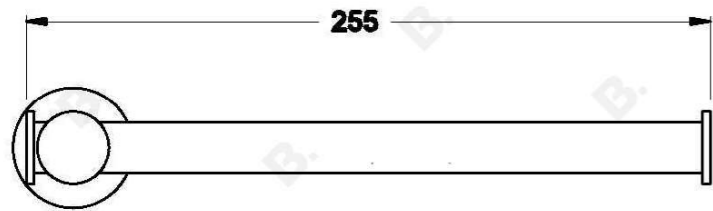

CITY PLUS DOUBLE TOILET ROLL/HAND TOWEL HOLDER

1.9761.03.0.XX

PRODUCT DIMENSIONS:

Front view:

Side view:

Top view: