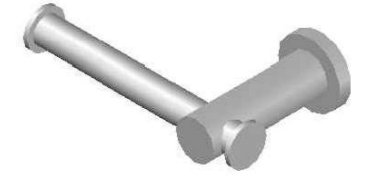

## CITY PLUS TOILET ROLL HOLDER

1.9761.02.0.XX

### PRODUCT DIMENSIONS:

Front view:

Side view:

Top view: