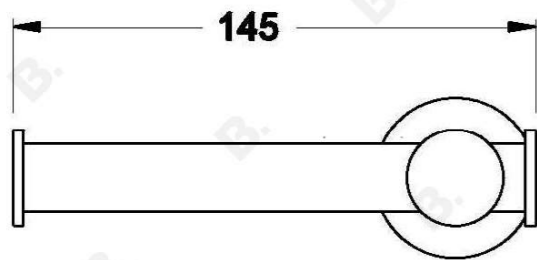

## CITY PLUS TOILET ROLL HOLDER

1.9761.02.0.XX

### PRODUCT DIMENSIONS:

Front view:

Side view:

Top view: