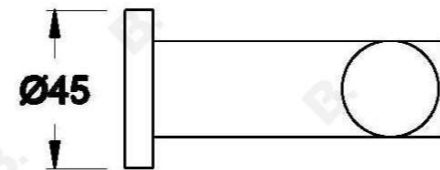

## CITY PLUS TOILET ROLL HOLDER

1.9761.02.0.XX

### PRODUCT DIMENSIONS:

Front view:

Side view:

Top view: