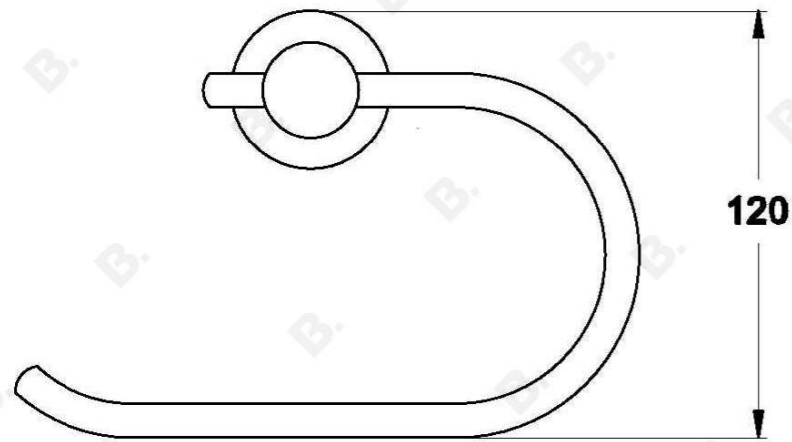

CITY PLUS TOILET ROLL HOLDER

1.9761.00.0.XX

PRODUCT DIMENSIONS:

Front view:

Side view:

Top view: