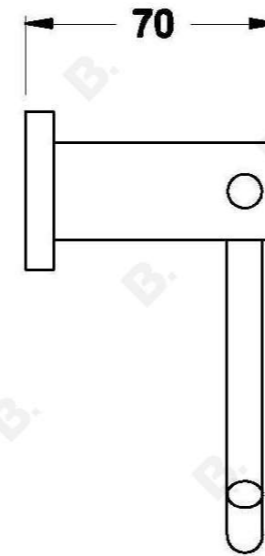

CITY PLUS TOILET ROLL HOLDER

1.9761.00.0.XX

PRODUCT DIMENSIONS:

Front view:

Side view:

Top view: