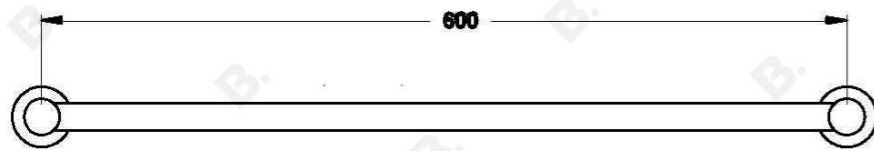

CITY PLUS MULTI RAIL 600MM

1.9760.60.0.XX

PRODUCT DIMENSIONS:

Front view:

Side view:

Top view: