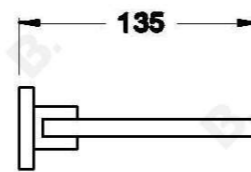

CITY PLUS GLASS SHELF

1.9759.00.0.XX

PRODUCT DIMENSIONS:

Front view:

Side view:

Top view: