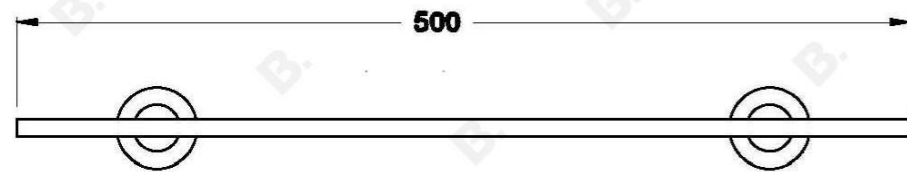

CITY PLUS GLASS SHELF

1.9759.00.0.XX

PRODUCT DIMENSIONS:

Front view:

Side view:

Top view: