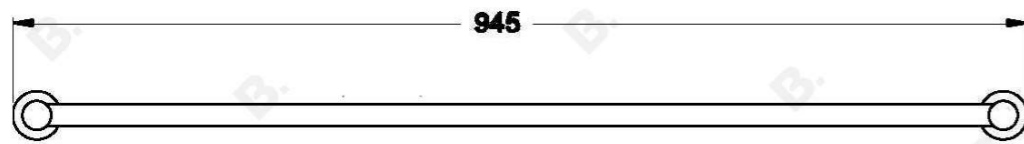

CITY PLUS SINGLE TOWEL RAIL 900MM

1.9755.90.0.XX

PRODUCT DIMENSIONS:

Front view:

Side view:

Top view: