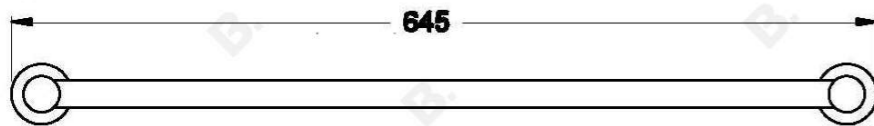

Brodware

CITY PLUS SINGLE TOWEL RAIL 600MM

1.9755.60.0.XX

PRODUCT DIMENSIONS:

Front view:

Side view:

Top view: