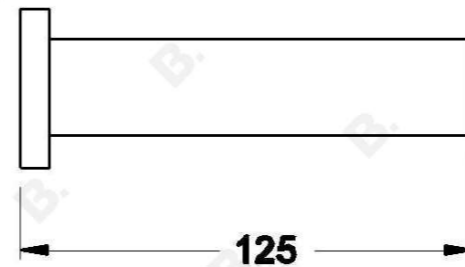

## CITY PLUS METAL SOAP HOLDER

1.9752.02.0.XX

### PRODUCT DIMENSIONS:

Front view:

Side view:

Top view: