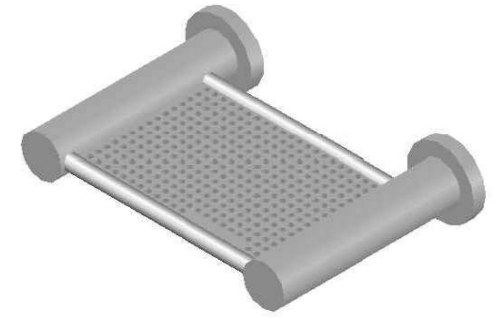

## CITY PLUS METAL SOAP HOLDER

1.9752.02.0.XX

### PRODUCT DIMENSIONS:

Front view:

Side view:

Top view: