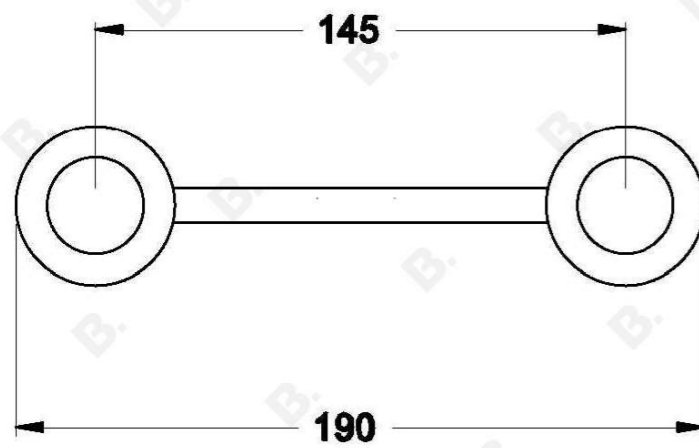

## CITY PLUS METAL SOAP HOLDER

1.9752.02.0.XX

### PRODUCT DIMENSIONS:

Front view:

Side view:

Top view: