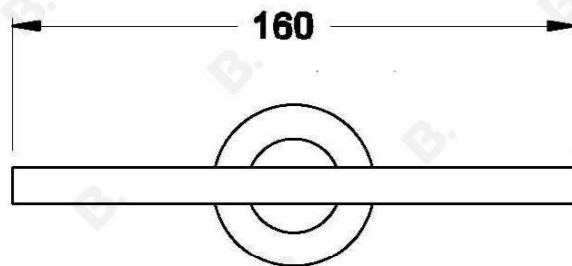

CITY PLUS GLASS SOAP HOLDER

1.9752.00.0.XX

PRODUCT DIMENSIONS:

Front view:

Side view:

Top view: