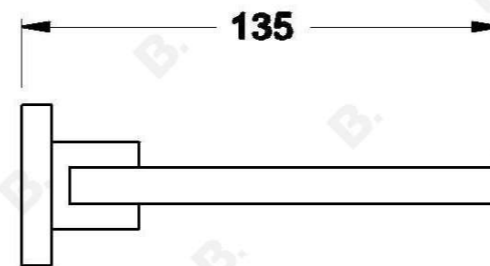

CITY PLUS GLASS SOAP HOLDER

1.9752.00.0.XX

PRODUCT DIMENSIONS:

Front view:

Side view:

Top view: