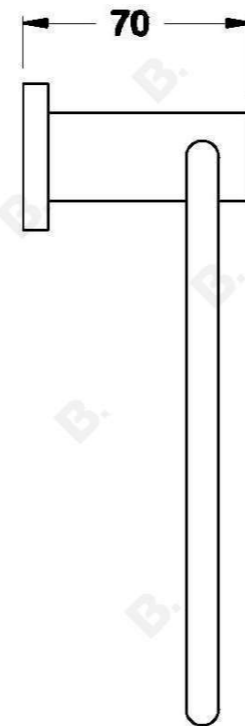

CITY PLUS TOWEL RING

1.9751.00.0.XX

PRODUCT DIMENSIONS:

Front view:

Side view:

Top view: