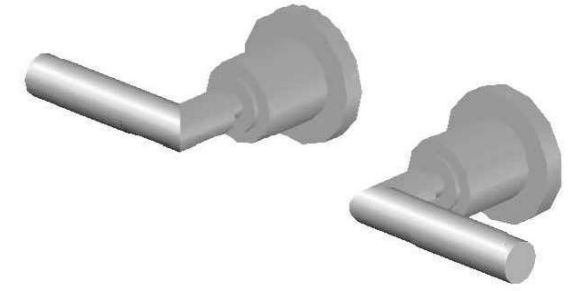

## CITY PLUS WALL TAPS WITH D LEVERS

1.9749.00.7.XX

### PRODUCT DIMENSIONS:

Front view:

Side view:

Top view: