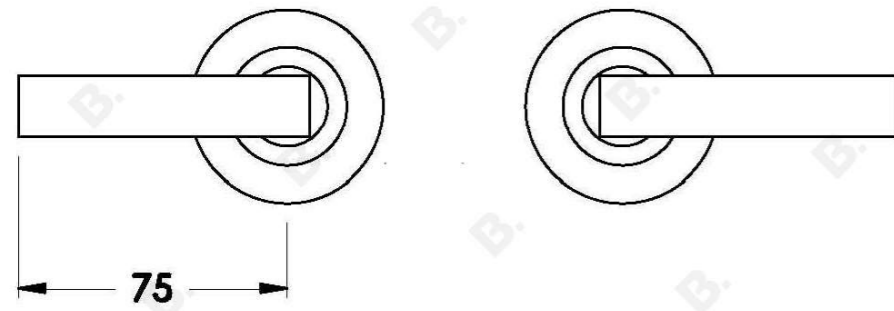

## CITY PLUS WALL TAPS WITH D LEVERS

1.9749.00.7.XX

### PRODUCT DIMENSIONS:

Front view:

Side view:

Top view: