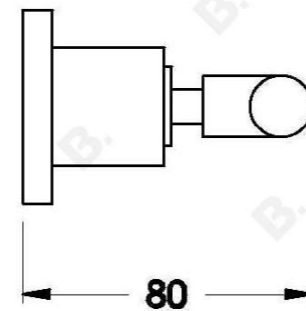

## CITY PLUS WALL TAPS WITH D LEVERS

1.9749.00.7.XX

### PRODUCT DIMENSIONS:

Front view:

Side view:

Top view: