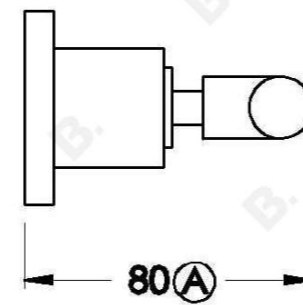

## CITY PLUS WALL TAPS WITH B LEVERS

1.9749.00.3.XX

### PRODUCT DIMENSIONS:

Front view:

Side view:

Top view: