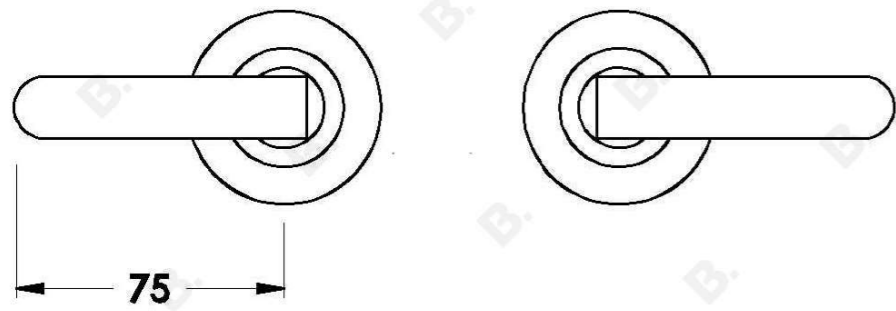

## CITY PLUS WALL TAPS WITH B LEVERS

1.9749.00.3.XX

### PRODUCT DIMENSIONS:

Front view:

Side view:

Top view: