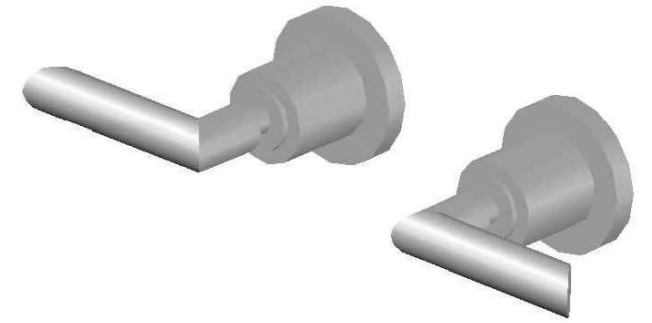

## CITY PLUS WALL TAPS WITH B LEVERS

1.9749.00.3.XX

### PRODUCT DIMENSIONS:

Front view:

Side view:

Top view: