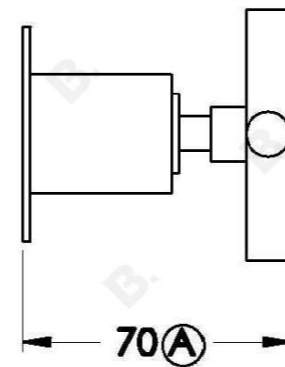

CITY PLUS WALL TAPS WITH CROSS HANDLES

1.9749.00.2.XX

PRODUCT DIMENSIONS:

Front view:

Side view:

Top view: