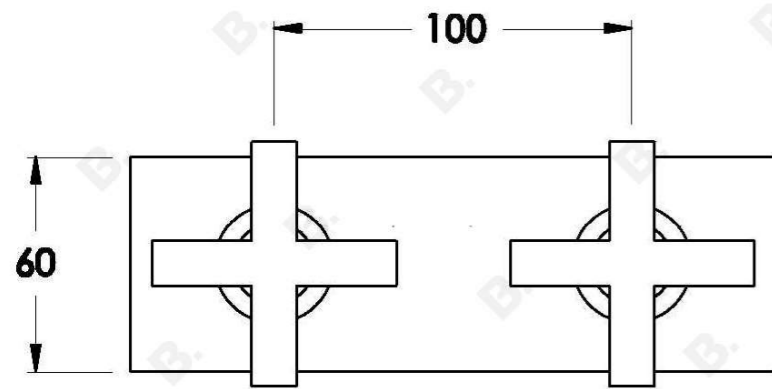

CITY PLUS WALL TAPS WITH CROSS HANDLES

1.9749.00.2.XX

PRODUCT DIMENSIONS:

Front view:

Side view:

Top view: