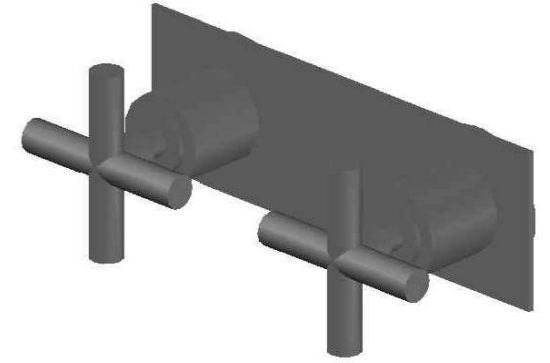

CITY PLUS WALL TAPS WITH CROSS HANDLES

1.9749.00.2.XX

PRODUCT DIMENSIONS:

Front view:

Side view:

Top view: