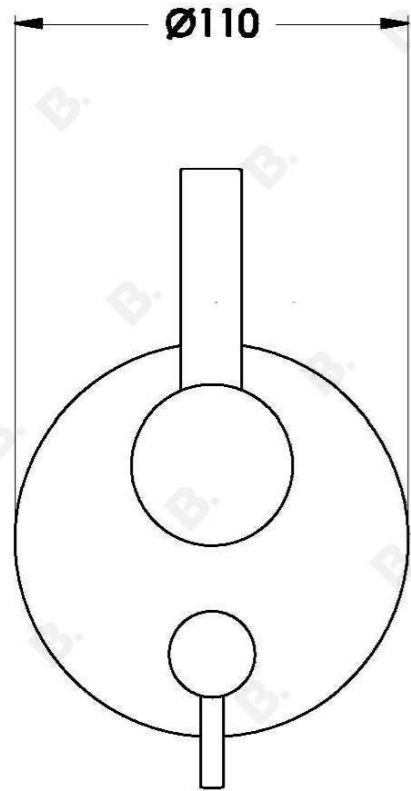

CITY PLUS MIXER DIVERTER WITH D LEVER

1.9748.05.7.XX

PRODUCT DIMENSIONS:

Front view:

Side view:

Top view: