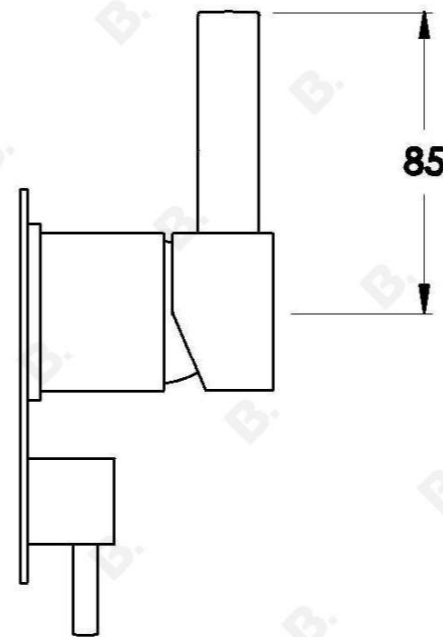

CITY PLUS MIXER DIVERTER WITH D LEVER

1.9748.05.7.XX

PRODUCT DIMENSIONS:

Front view:

Side view:

Top view: