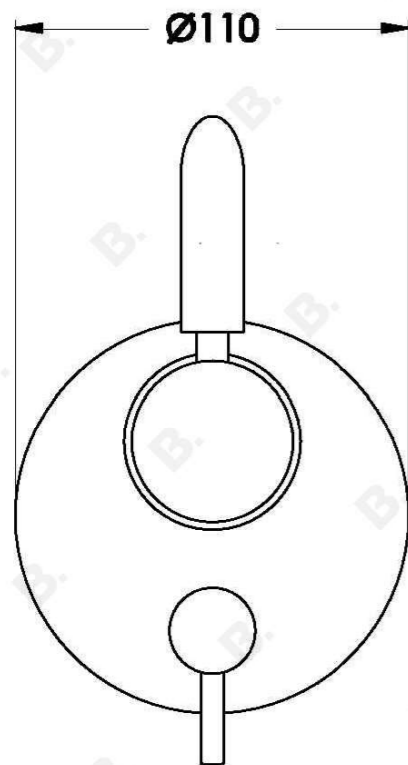

CITY PLUS MIXER DIVERTER WITH B LEVER

1.9748.05.3.XX

PRODUCT DIMENSIONS:

Front view:

Side view:

Top view: