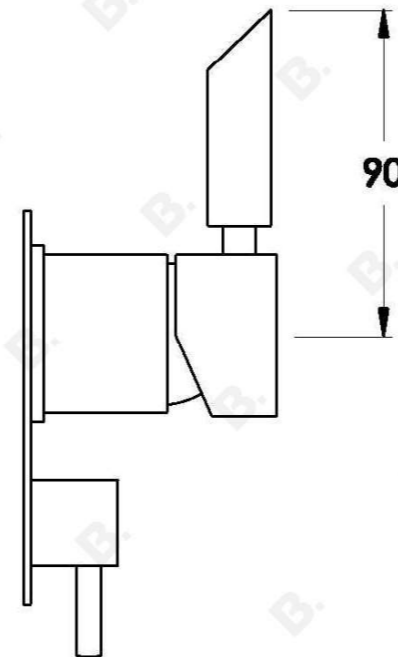

CITY PLUS MIXER DIVERTER WITH B LEVER

1.9748.05.3.XX

PRODUCT DIMENSIONS:

Front view:

Side view:

Top view: