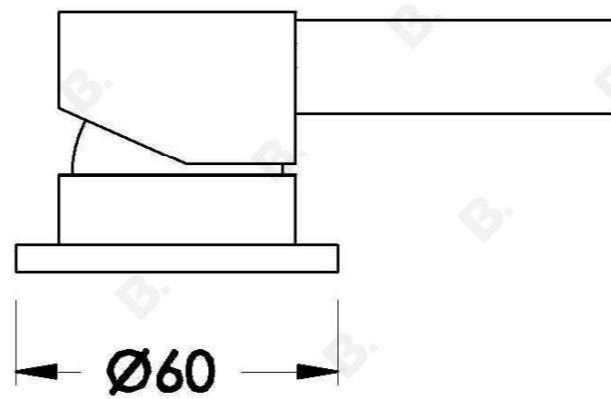

CITY PLUS HOB MOUNTED MIXER WITH D LEVER

1.9748.02.7.XX

PRODUCT DIMENSIONS:

Front view:

Side view:

Top view: