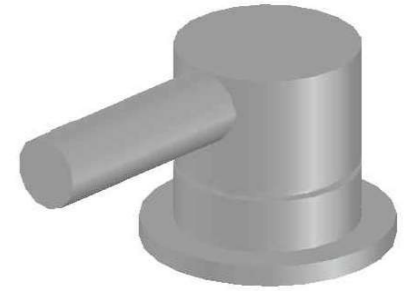

CITY PLUS HOB MOUNTED MIXER WITH D LEVER

1.9748.02.7.XX

PRODUCT DIMENSIONS:

Front view:

Side view:

Top view: