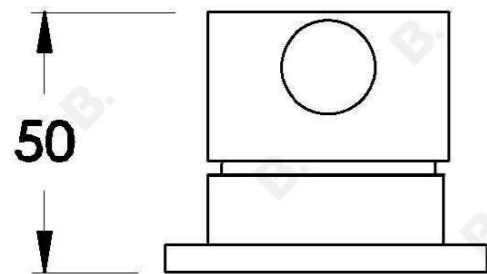

CITY PLUS HOB MOUNTED MIXER WITH D LEVER

1.9748.02.7.XX

PRODUCT DIMENSIONS:

Front view:

Side view:

Top view: