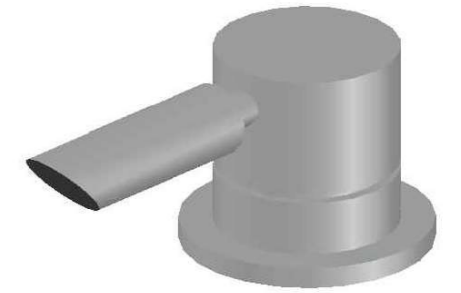

## CITY PLUS HOB MOUNTED MIXER WITH B LEVER

1.9748.02.3.XX

### PRODUCT DIMENSIONS:

Front view:

Side view:

Top view: