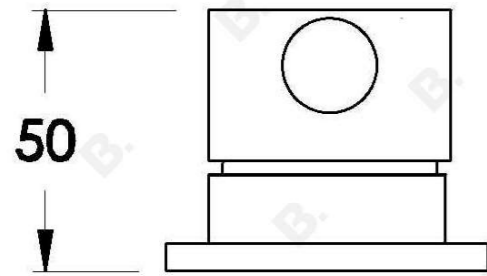

## CITY PLUS HOB MOUNTED MIXER WITH B LEVER

1.9748.02.3.XX

### PRODUCT DIMENSIONS:

Front view:

Side view:

Top view: