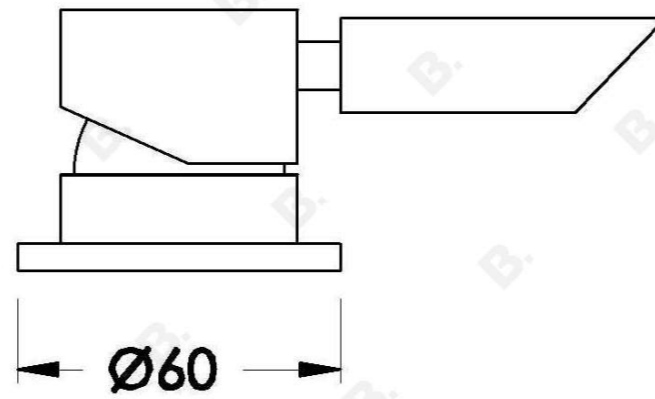

## CITY PLUS HOB MOUNTED MIXER WITH B LEVER

1.9748.02.3.XX

### PRODUCT DIMENSIONS:

Front view:

Side view:

Top view: