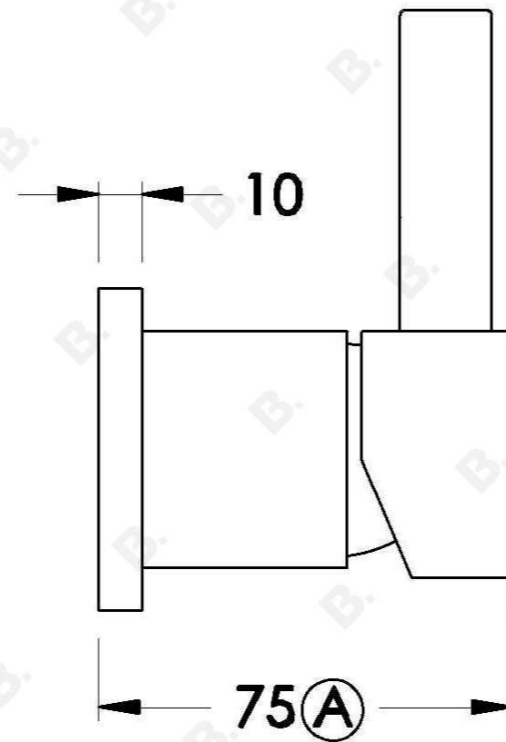

CITY PLUS WALL MIXER WITH D LEVER

1.9748.00.7.XX

PRODUCT DIMENSIONS:

Front view:

Side view:

Top view: