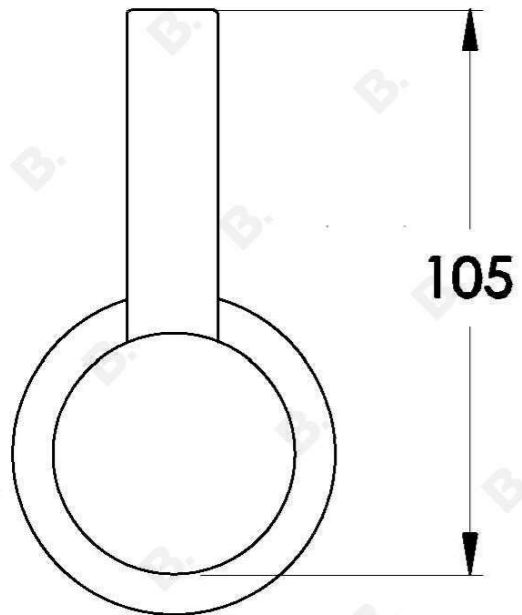

CITY PLUS WALL MIXER WITH D LEVER

1.9748.00.7.XX

PRODUCT DIMENSIONS:

Front view:

Side view:

Top view: