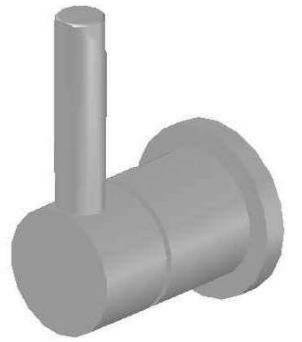

CITY PLUS WALL MIXER WITH D LEVER

1.9748.00.7.XX

PRODUCT DIMENSIONS:

Front view:

Side view:

Top view: