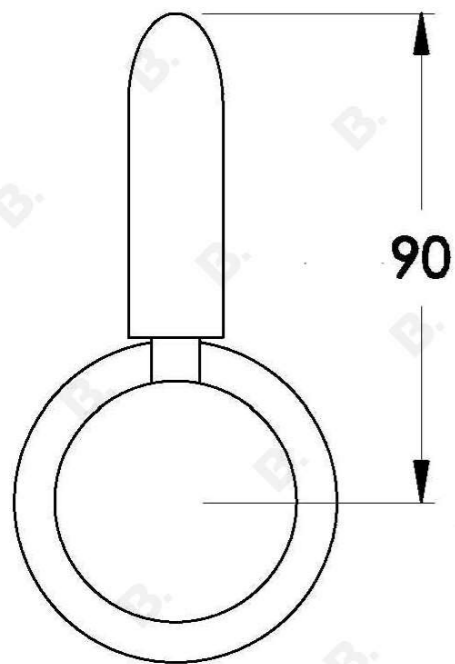

## CITY PLUS WALL MIXER WITH B LEVER

1.9748.00.3.XX

### PRODUCT DIMENSIONS:

Front view:

Side view:

Top view: