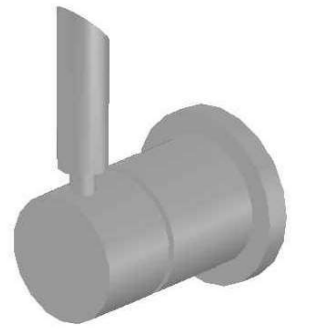

## CITY PLUS WALL MIXER WITH B LEVER

1.9748.00.3.XX

### PRODUCT DIMENSIONS:

Front view:

Side view:

Top view: