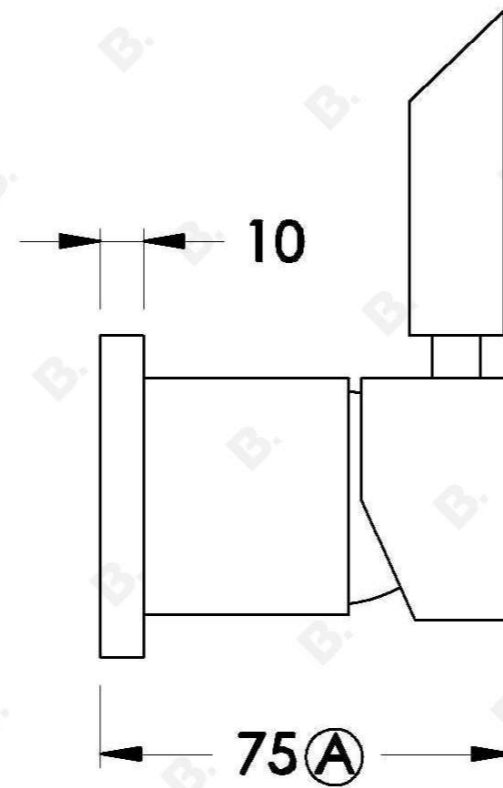

## CITY PLUS WALL MIXER WITH B LEVER

1.9748.00.3.XX

### PRODUCT DIMENSIONS:

Front view:

Side view:

Top view: