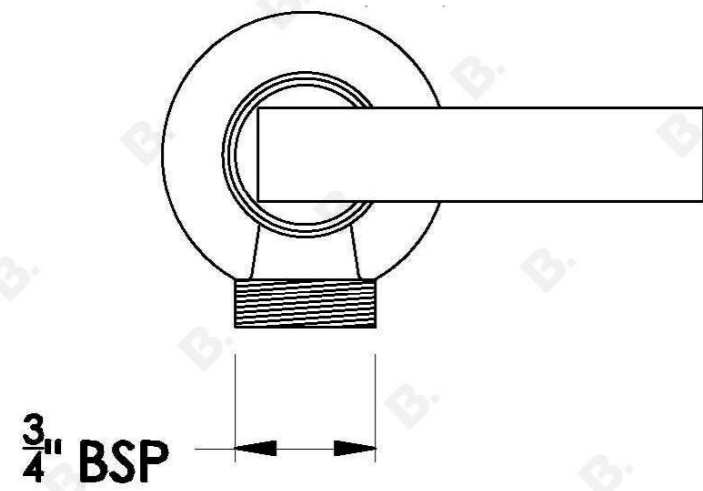

CITY PLUS CISTERN TAP WITH D LEVER

1.9745.00.7.XX

PRODUCT DIMENSIONS:

Front view:

Side view:

Top view: