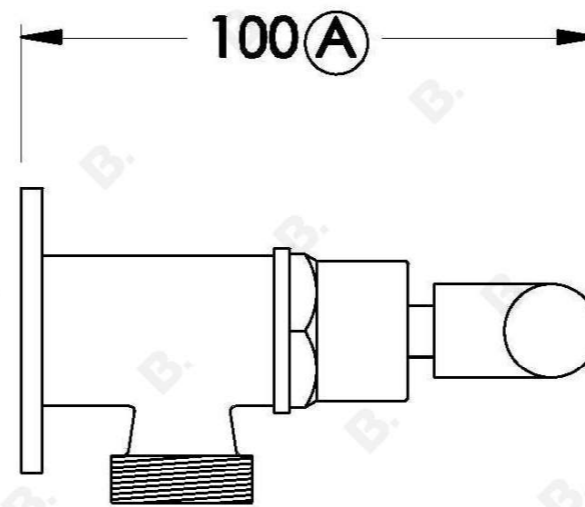

CITY PLUS CISTERN TAP WITH D LEVER

1.9745.00.7.XX

PRODUCT DIMENSIONS:

Front view:

Side view:

Top view: