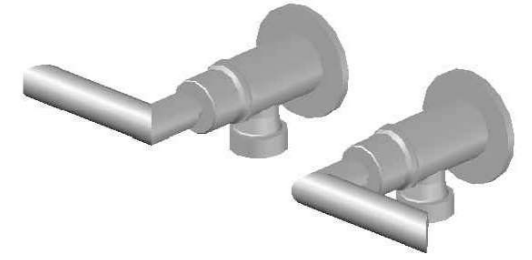

CITY PLUS WASHING MACHINE TAPS WITH B LEVERS

1.9744.00.3.XX

PRODUCT DIMENSIONS:

Front view:

Side view:

Top view: