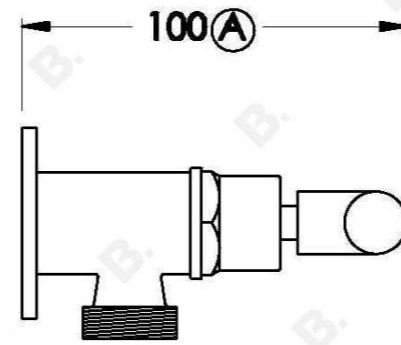

CITY PLUS WASHING MACHINE TAPS WITH B LEVERS

1.9744.00.3.XX

PRODUCT DIMENSIONS:

Front view:

Side view:

Top view: