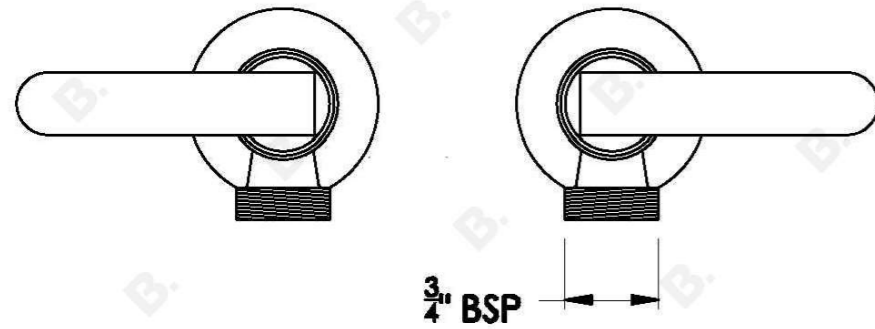

CITY PLUS WASHING MACHINE TAPS WITH B LEVERS

1.9744.00.3.XX

PRODUCT DIMENSIONS:

Front view:

Side view:

Top view: