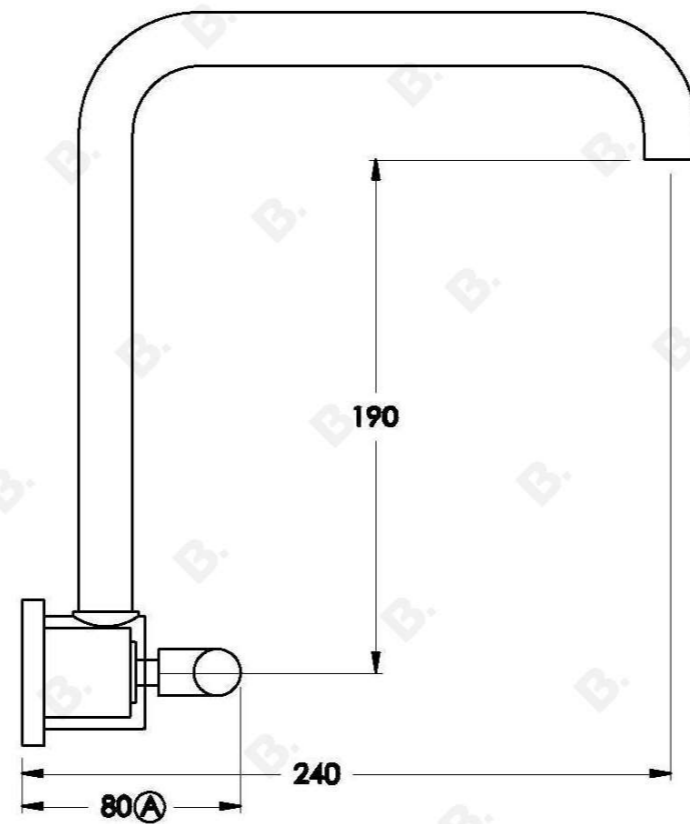

CITY PLUS WALL SET WITH D LEVERS

1.9728.80.7.XX

1.9728.58.7.XX - Flow controlled variant

PRODUCT DIMENSIONS:

Front view:

Side view:

Top view: