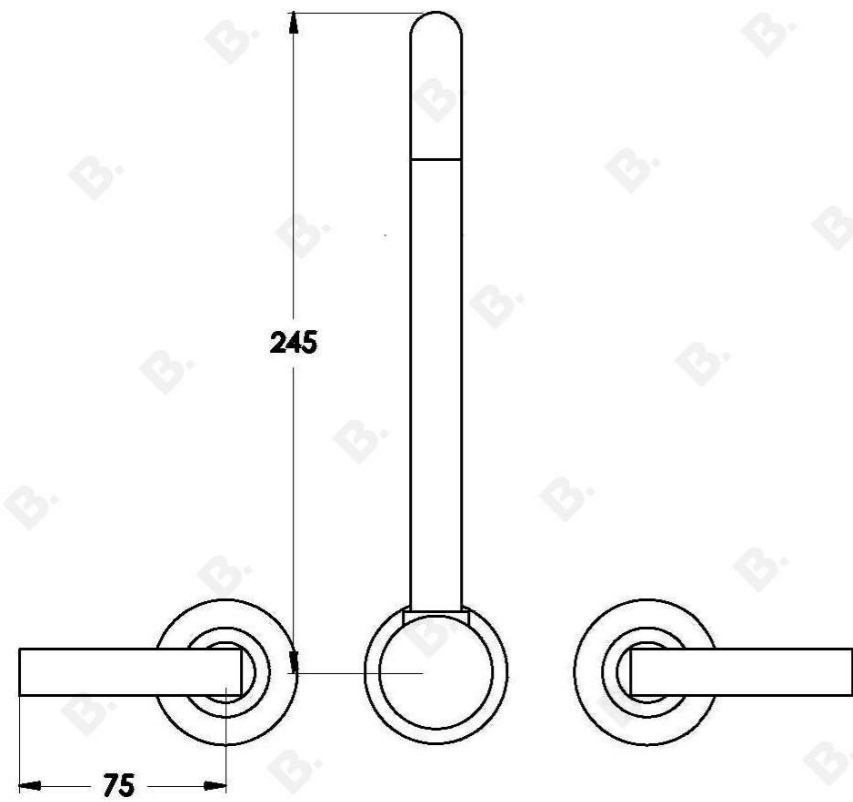

CITY PLUS WALL SET WITH D LEVERS

1.9728.80.7.XX

1.9728.58.7.XX - Flow controlled variant

PRODUCT DIMENSIONS:

Front view:

Side view:

Top view: