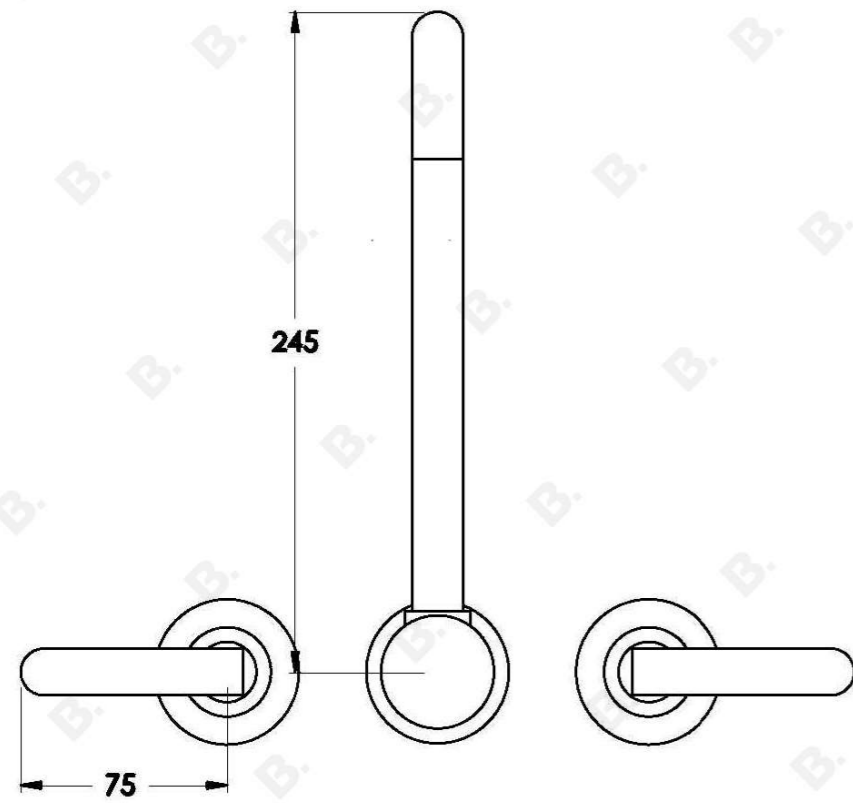

## CITY PLUS WALL SET WITH B LEVERS

1.9728.80.3.XX

1.9728.58.3.XX - Flow controlled variant

### PRODUCT DIMENSIONS:

Front view:

Side view:

Top view: