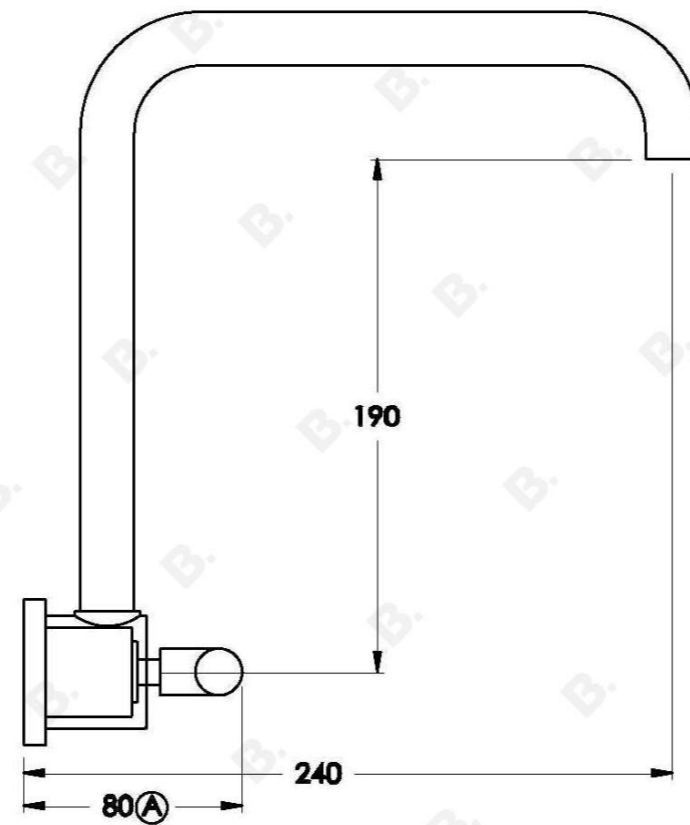

## CITY PLUS WALL SET WITH B LEVERS

1.9728.80.3.XX

1.9728.58.3.XX - Flow controlled variant

### PRODUCT DIMENSIONS:

Front view:

Side view:

Top view: