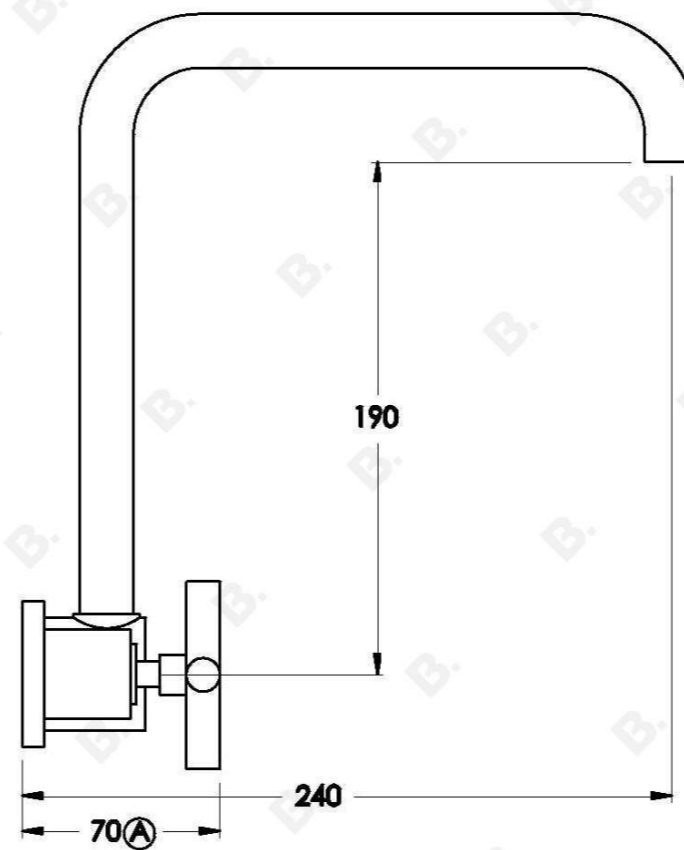

## CITY PLUS WALL SET WITH CROSS HANDLES

1.9728.80.2.XX

1.9728.58.2.XX - Flow controlled variant

### PRODUCT DIMENSIONS:

Front view:

Side view:

Top view: