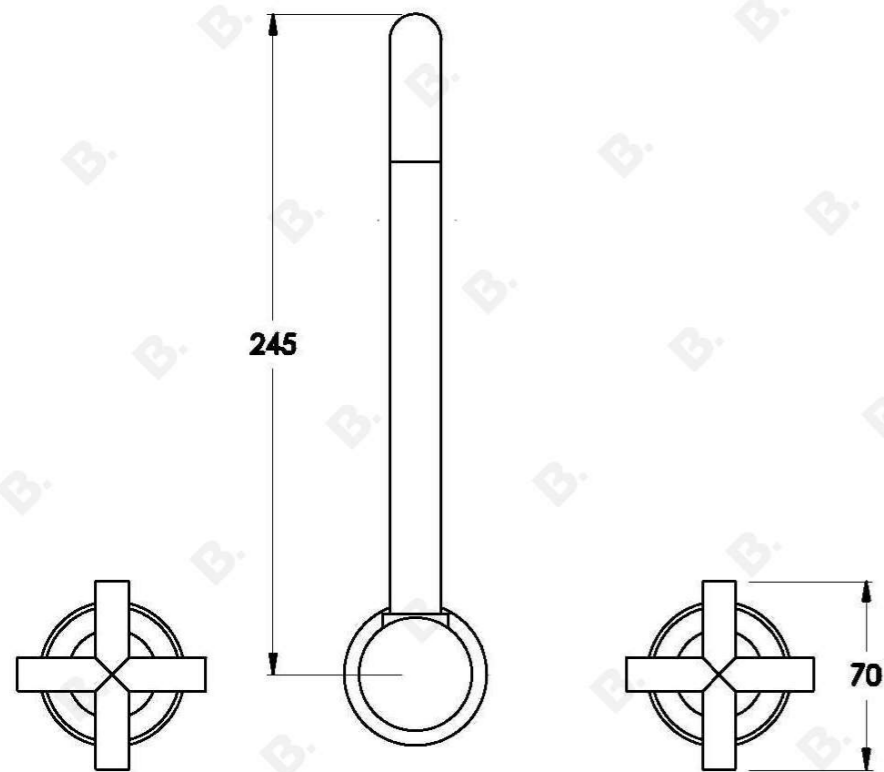

## CITY PLUS WALL SET WITH CROSS HANDLES

1.9728.80.2.XX

1.9728.58.2.XX - Flow controlled variant

### PRODUCT DIMENSIONS:

Front view:

Side view:

Top view: