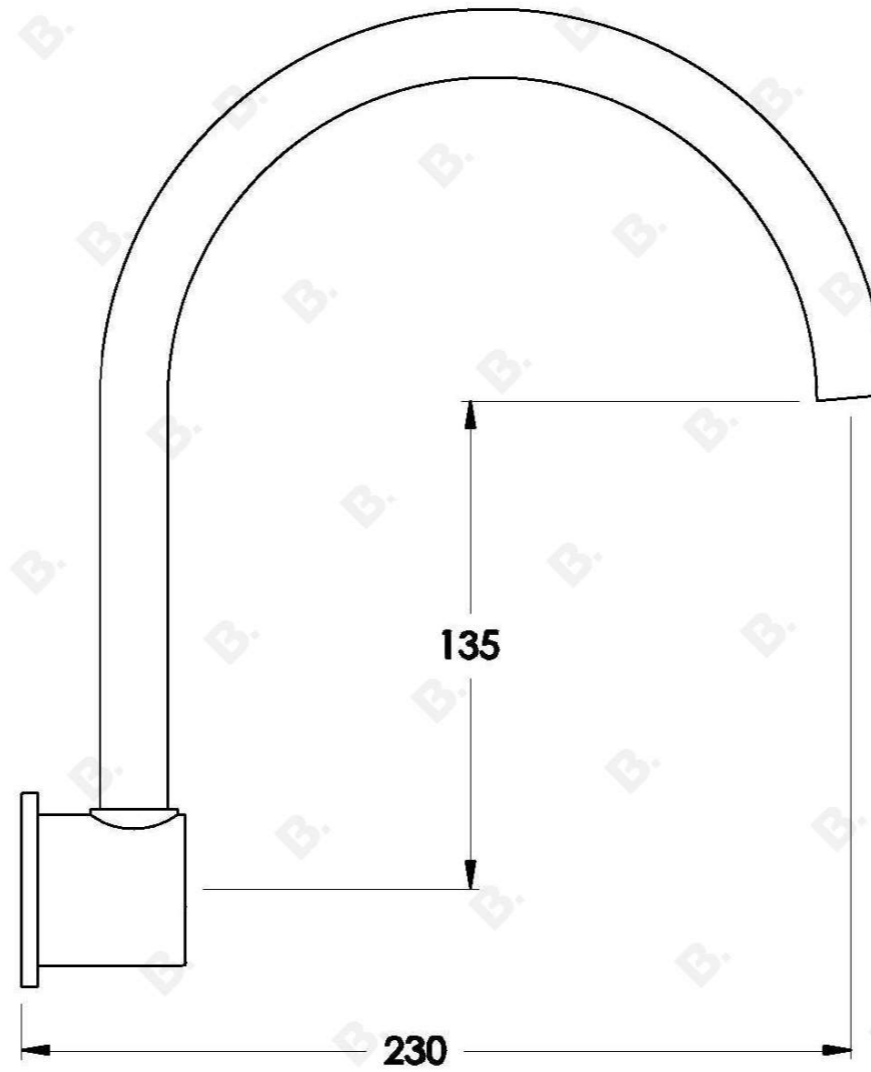

CITY PLUS SPOUT

1.9728.30.0.XX

1.9728.40.0.XX - Flow controlled variant

PRODUCT DIMENSIONS:

Front view:

Side view:

Top view: