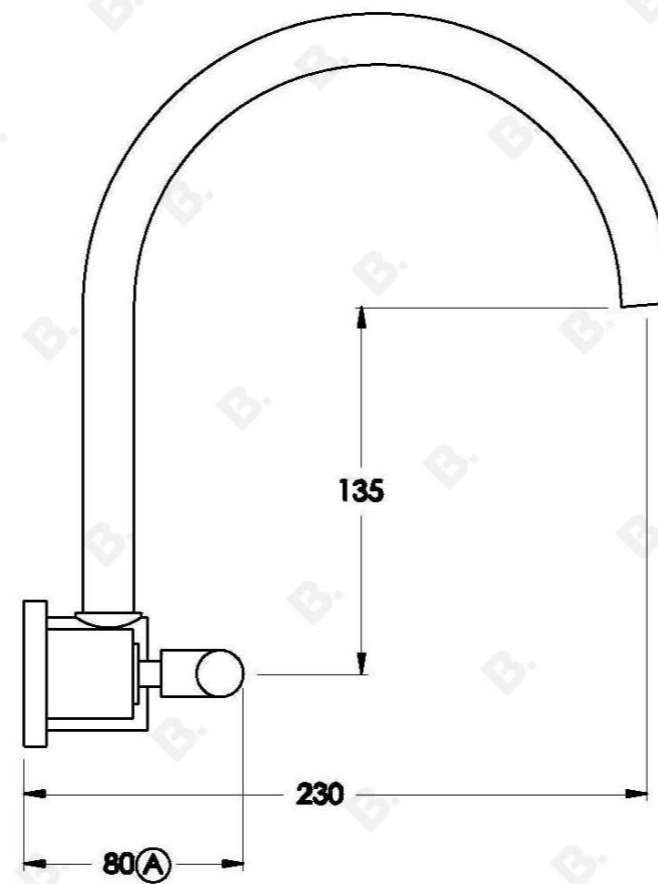

CITY PLUS WALL SET WITH D LEVERS

1.9728.00.7.XX

1.9728.50.7.XX - Flow controlled variant

PRODUCT DIMENSIONS:

Front view:

Side view:

Top view: