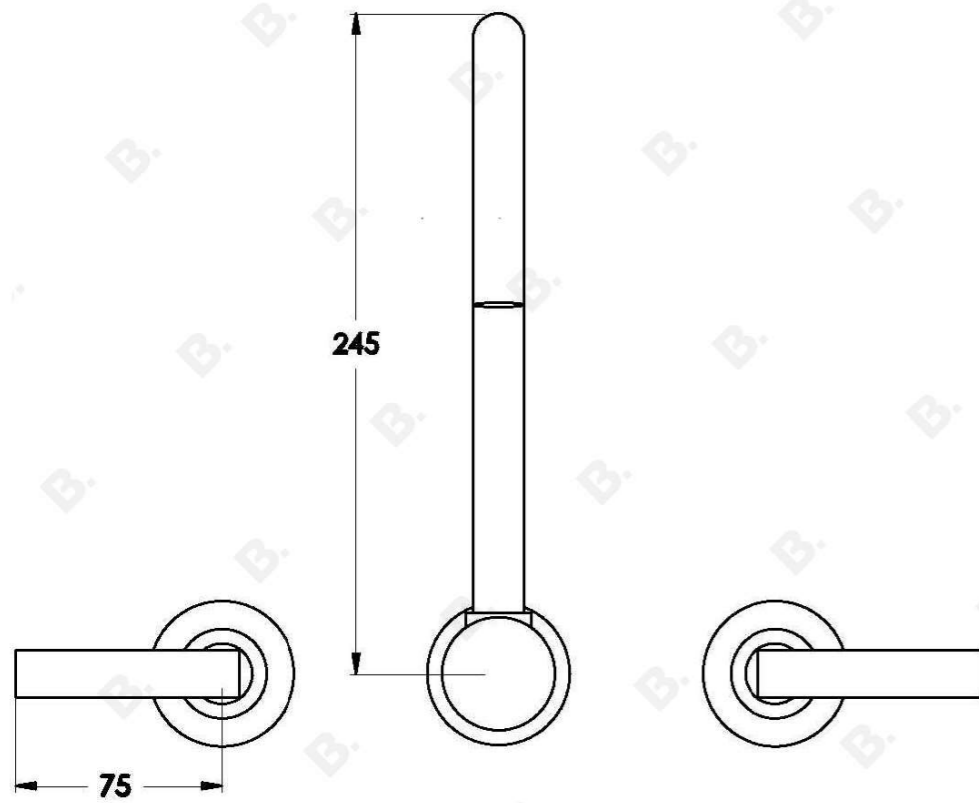

CITY PLUS WALL SET WITH D LEVERS

1.9728.00.7.XX

1.9728.50.7.XX - Flow controlled variant

PRODUCT DIMENSIONS:

Front view:

Side view:

Top view: