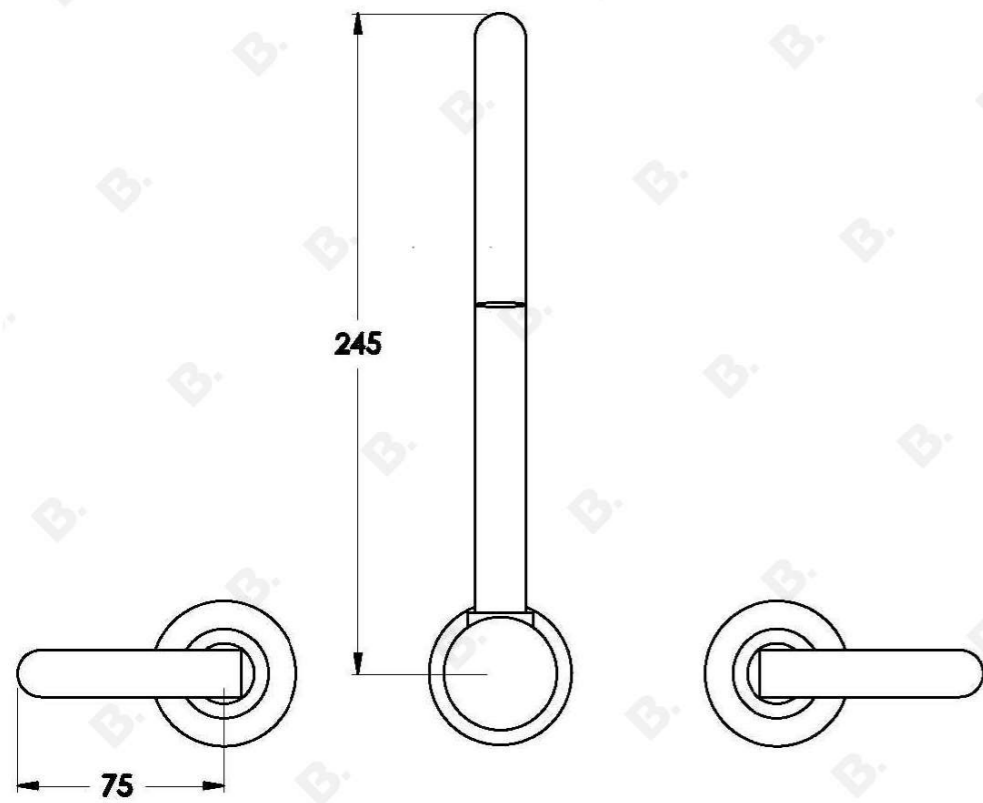

## CITY PLUS WALL SET WITH B LEVERS

1.9728.00.3.XX

1.9728.50.3.XX - Flow controlled variant

### PRODUCT DIMENSIONS:

Front view:

Side view:

Top view: