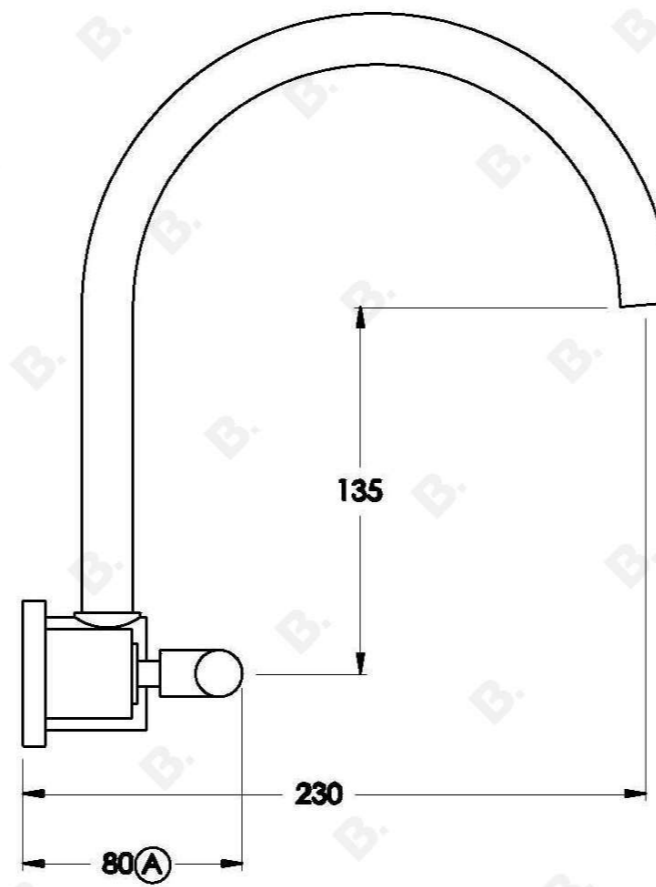

## CITY PLUS WALL SET WITH B LEVERS

1.9728.00.3.XX

1.9728.50.3.XX - Flow controlled variant

### PRODUCT DIMENSIONS:

Front view:

Side view:

Top view: