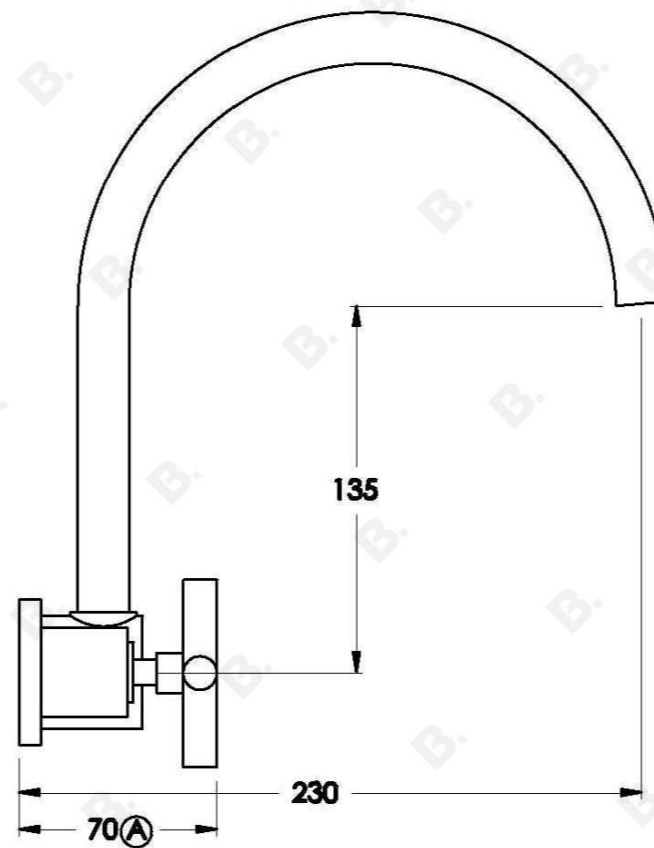

CITY PLUS WALL SET WITH CROSS HANDLES

1.9728.00.2.XX

1.9728.50.2.XX - Flow controlled variant

PRODUCT DIMENSIONS:

Front view:

Side view:

Top view: