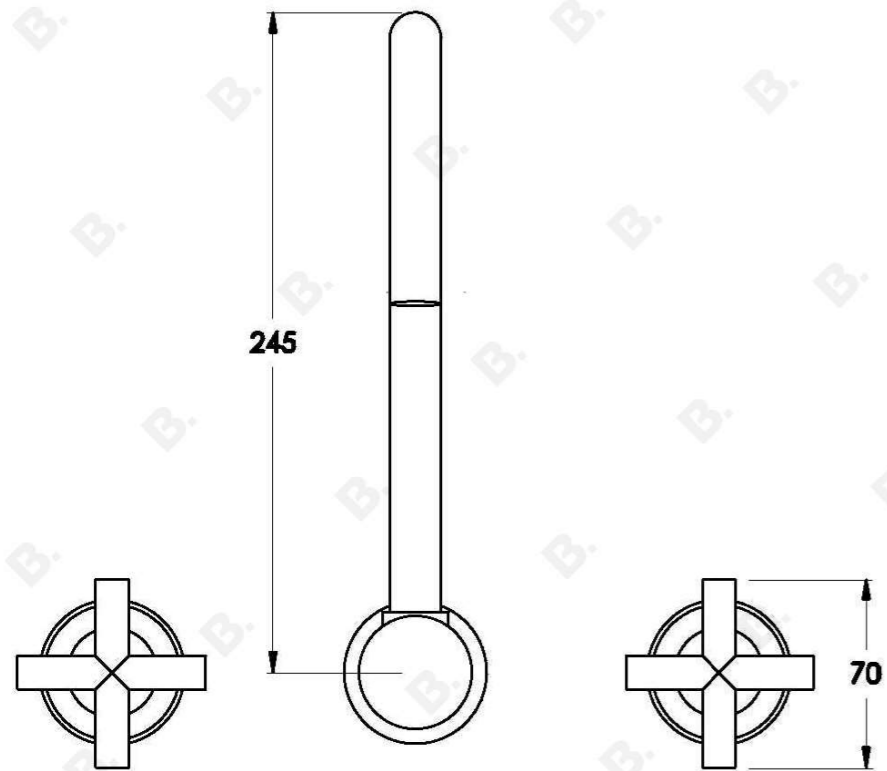

CITY PLUS WALL SET WITH CROSS HANDLES

1.9728.00.2.XX

1.9728.50.2.XX - Flow controlled variant

PRODUCT DIMENSIONS:

Front view:

Side view:

Top view: