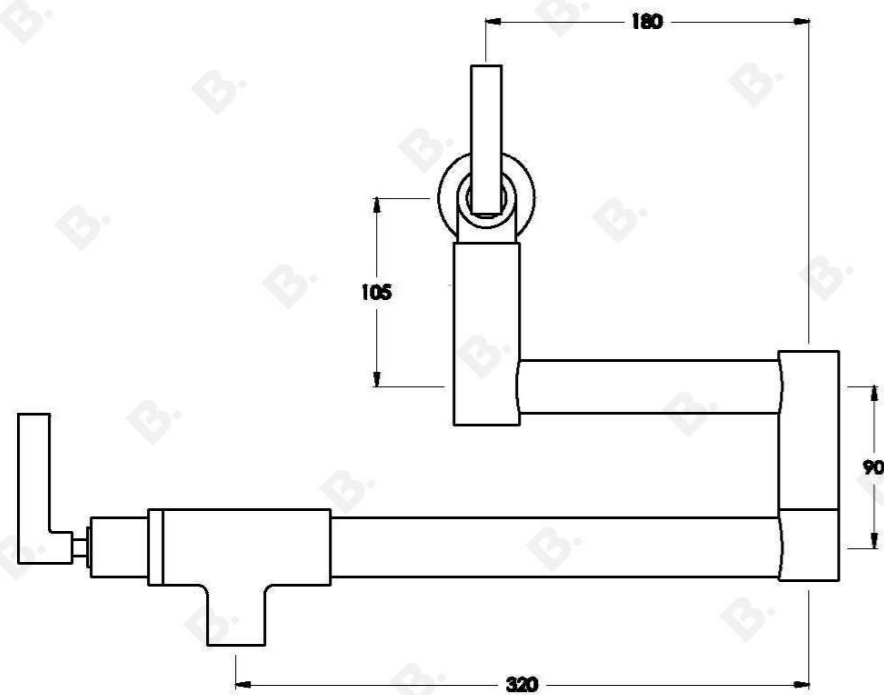

CITY PLUS POT FILLER WITH D LEVERS

1.9727.03.7.XX

PRODUCT DIMENSIONS:

Front view:

Side view:

Top view: