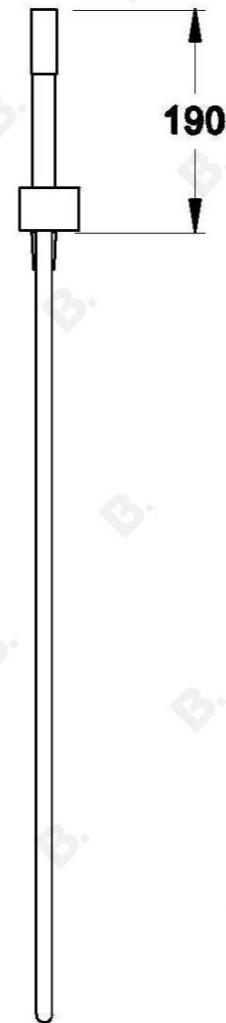

CITY PLUS HAND SHOWER

1.9742.00.0.XX

PRODUCT DIMENSIONS:

Front view:

Side view:

Top view: