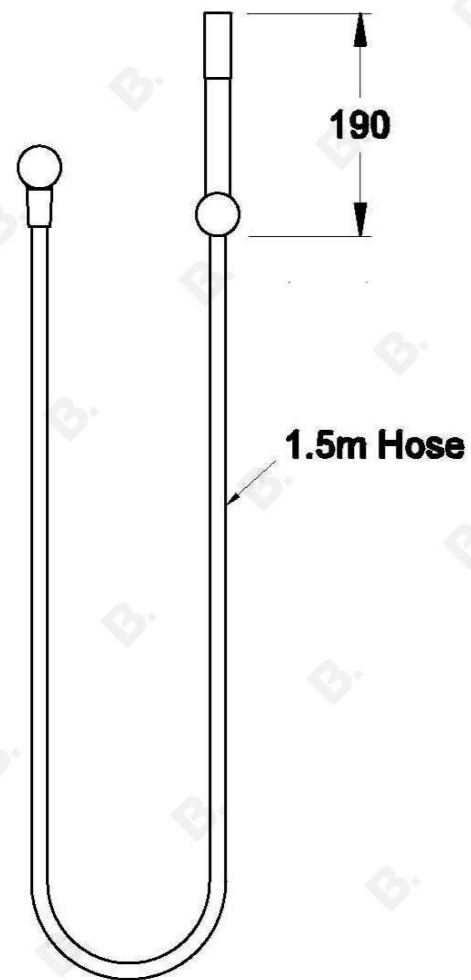

CITY PLUS HAND SHOWER

1.9742.00.0.XX

PRODUCT DIMENSIONS:

Front view:

Side view:

Top view: