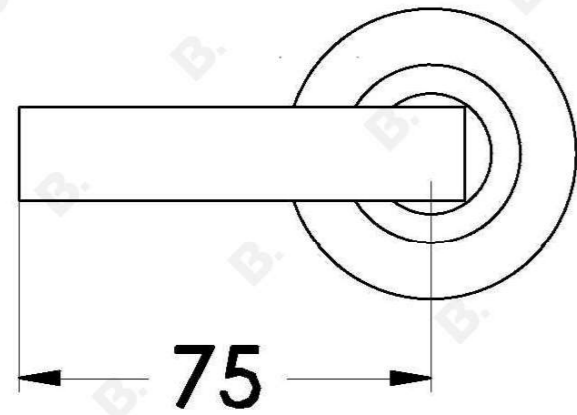

CITY PLUS DIVERTER WITH D LEVER

1.9741.00.7.XX

PRODUCT DIMENSIONS:

Front view:

Side view:

Top view: