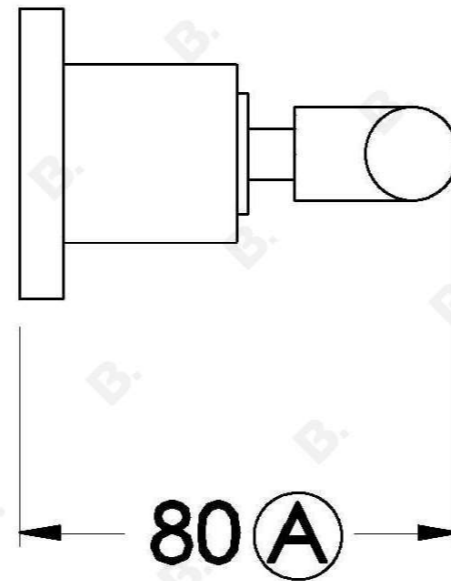

CITY PLUS DIVERTER WITH D LEVER

1.9741.00.7.XX

PRODUCT DIMENSIONS:

Front view:

Side view:

Top view: