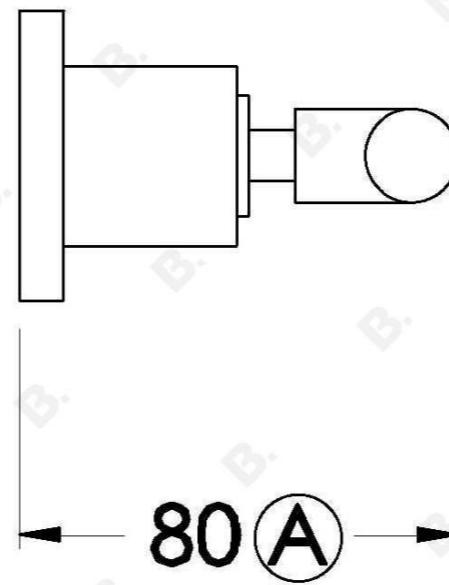

Brodware

CITY PLUS DIVERTER WITH B LEVER

1.9741.00.3.XX

PRODUCT DIMENSIONS:

Front view:

Side view:

Top view: