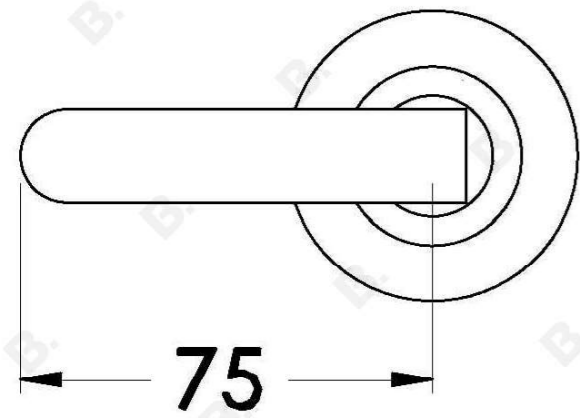

Brodware

CITY PLUS DIVERTER WITH B LEVER

1.9741.00.3.XX

PRODUCT DIMENSIONS:

Front view:

Side view:

Top view: