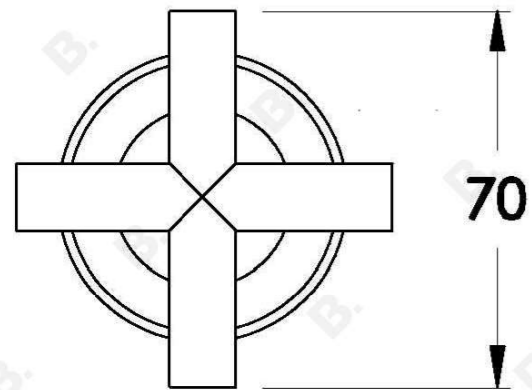

CITY PLUS DIVERTER WITH CROSS HANDLE

1.9741.00.2.XX

PRODUCT DIMENSIONS:

Front view:

Side view:

Top view: