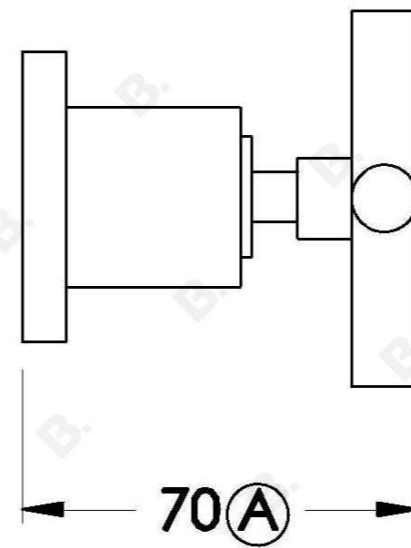

CITY PLUS DIVERTER WITH CROSS HANDLE

1.9741.00.2.XX

PRODUCT DIMENSIONS:

Front view:

Side view:

Top view: