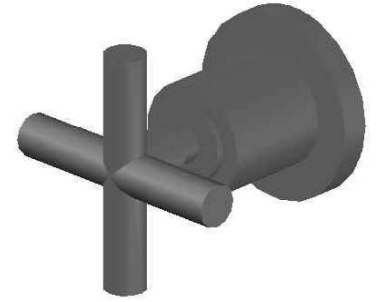

CITY PLUS DIVERTER WITH CROSS HANDLE

1.9741.00.2.XX

PRODUCT DIMENSIONS:

Front view:

Side view:

Top view: