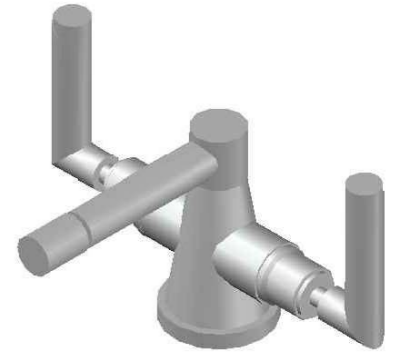

## CITY PLUS BIDET MIXER WITH D LEVERS

1.9737.00.7.XX

### PRODUCT DIMENSIONS:

Front view:

Side view:

Top view: