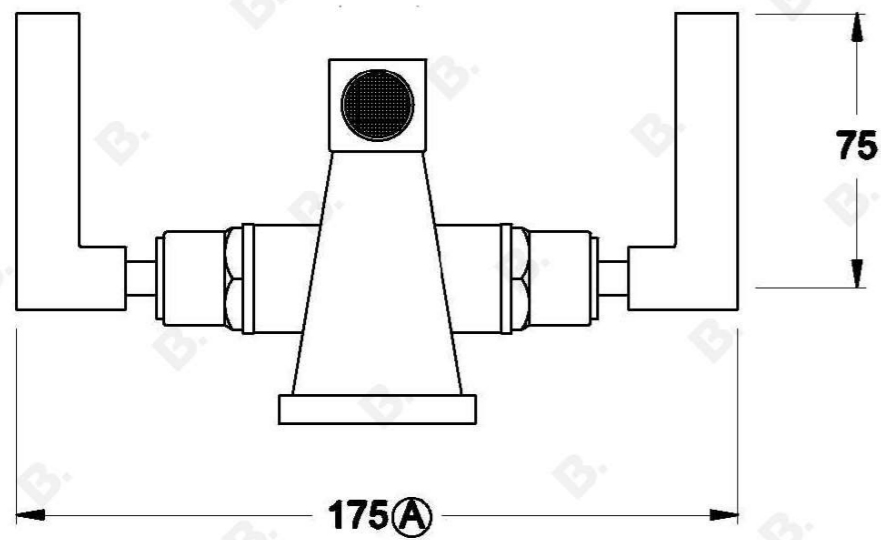

## CITY PLUS BIDET MIXER WITH D LEVERS

1.9737.00.7.XX

### PRODUCT DIMENSIONS:

Front view:

Side view:

Top view: