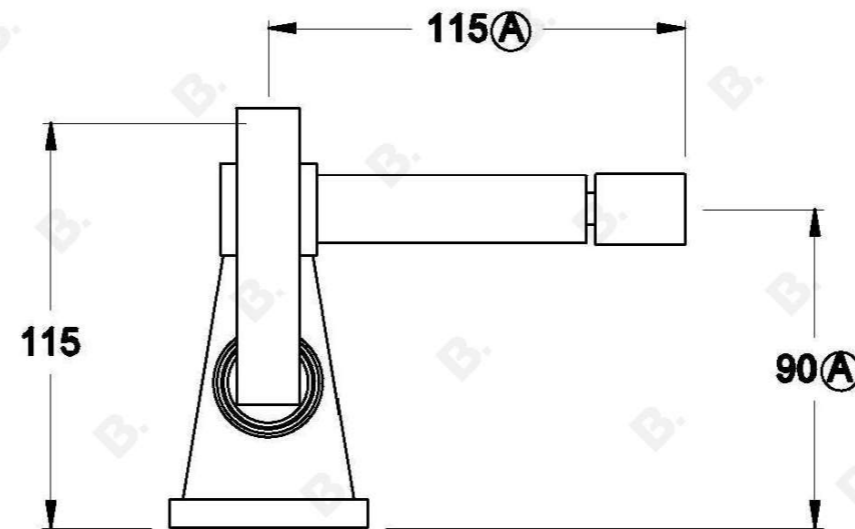

## CITY PLUS BIDET MIXER WITH D LEVERS

1.9737.00.7.XX

### PRODUCT DIMENSIONS:

Front view:

Side view:

Top view: