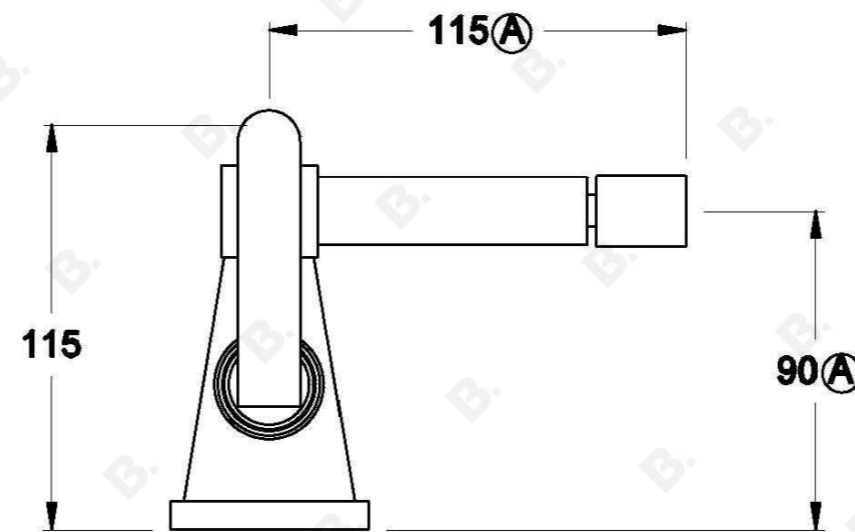

CITY PLUS BIDET MIXER WITH B LEVERS

1.9737.00.3.XX

PRODUCT DIMENSIONS:

Front view:

Side view:

Top view: