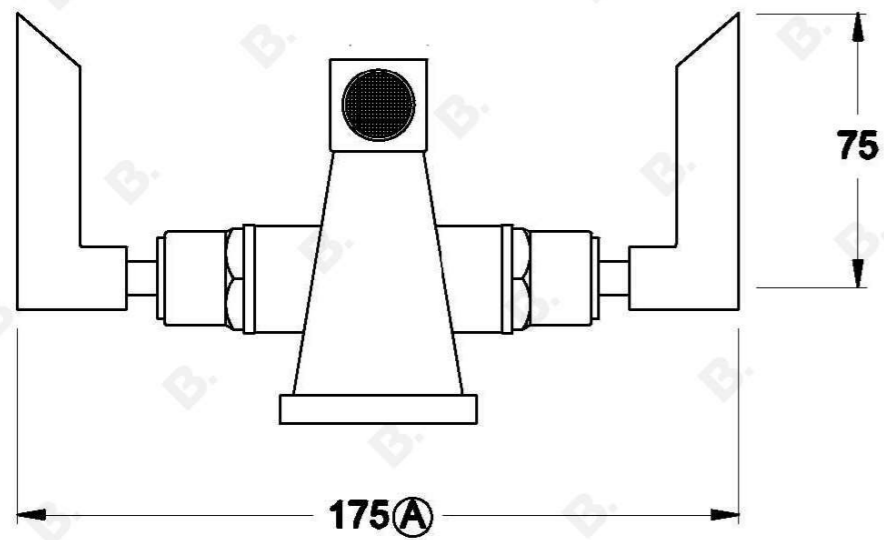

CITY PLUS BIDET MIXER WITH B LEVERS

1.9737.00.3.XX

PRODUCT DIMENSIONS:

Front view:

Side view:

Top view: