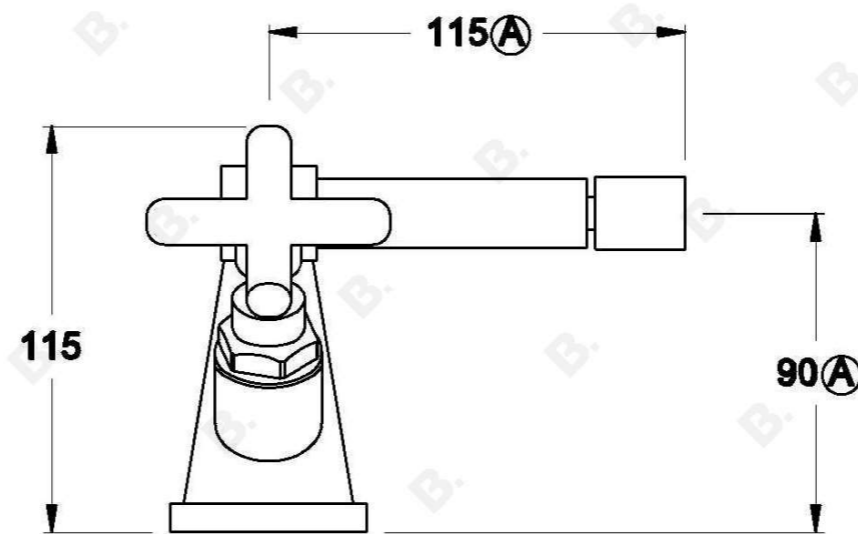

CITY PLUS BIDET MIXER WITH CROSS HANDLES

1.9737.00.2.XX

PRODUCT DIMENSIONS:

Front view:

Side view:

Top view: