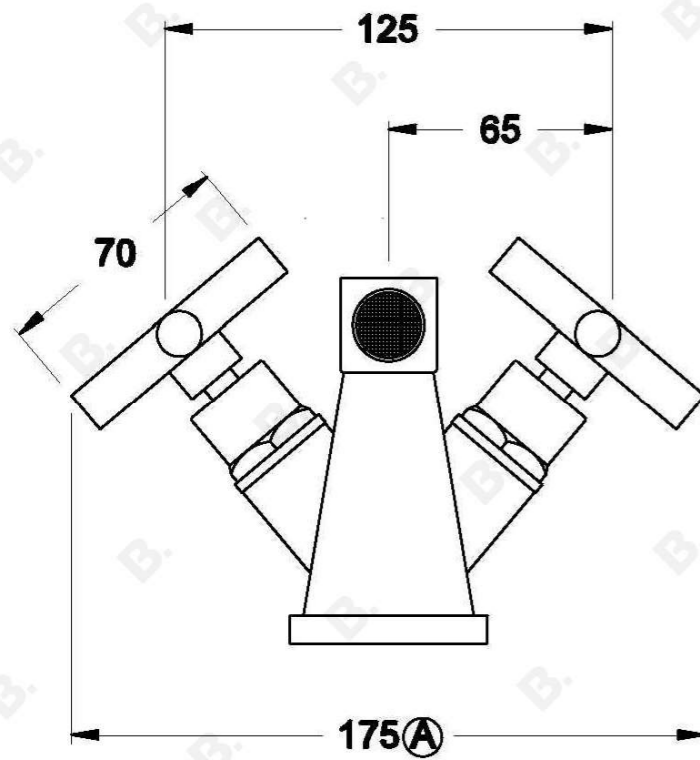

CITY PLUS BIDET MIXER WITH CROSS HANDLES

1.9737.00.2.XX

PRODUCT DIMENSIONS:

Front view:

Side view:

Top view: