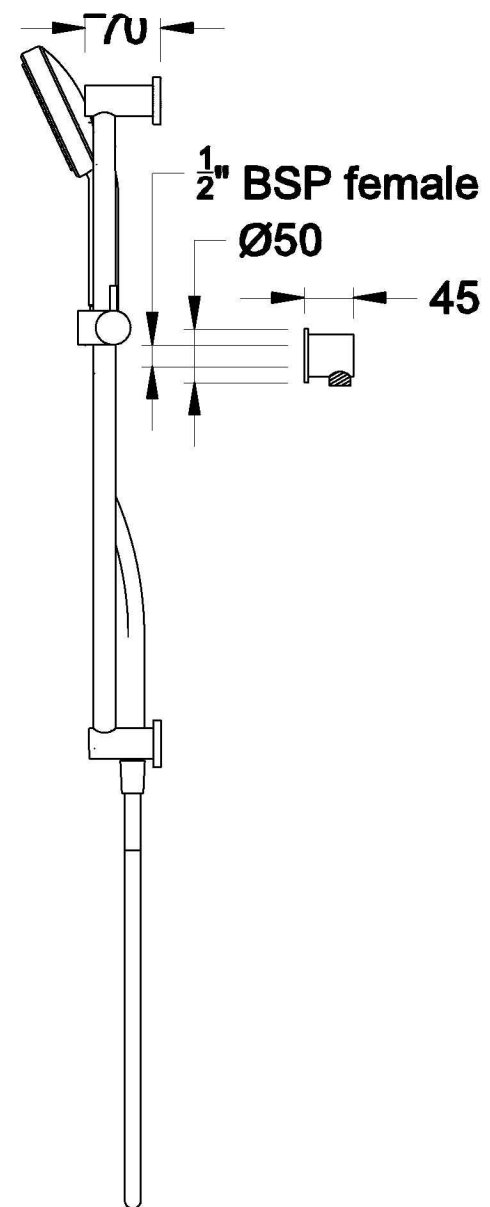

CITY PLUS SINGLE FUNCTION HANDSHOWER SLIDER SET

1.9734.06.0.01

PRODUCT DIMENSIONS:

Front view

Side view:

Top view: