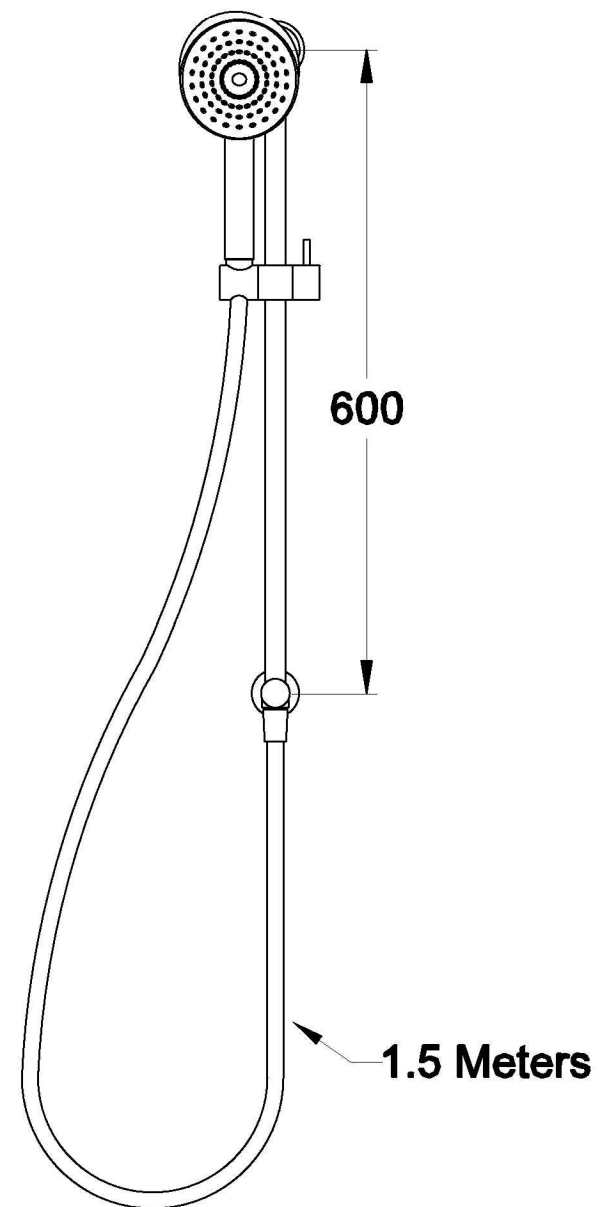

CITY PLUS SINGLE FUNCTION HANDSHOWER SLIDER SET

1.9734.06.0.01

PRODUCT DIMENSIONS:

Front view

Side view:

Top view: