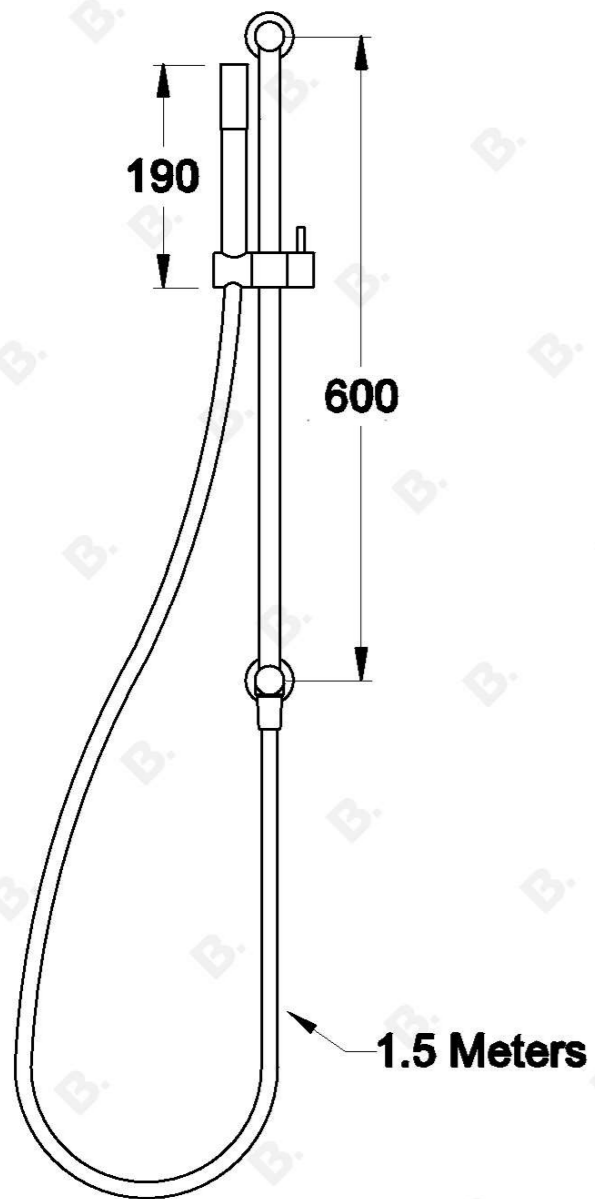

## CITY PLUS HANDSHOWER SLIDER SET

1.9734.04.0.XX

### PRODUCT DIMENSIONS:

Front view:

Side view:

Top view: