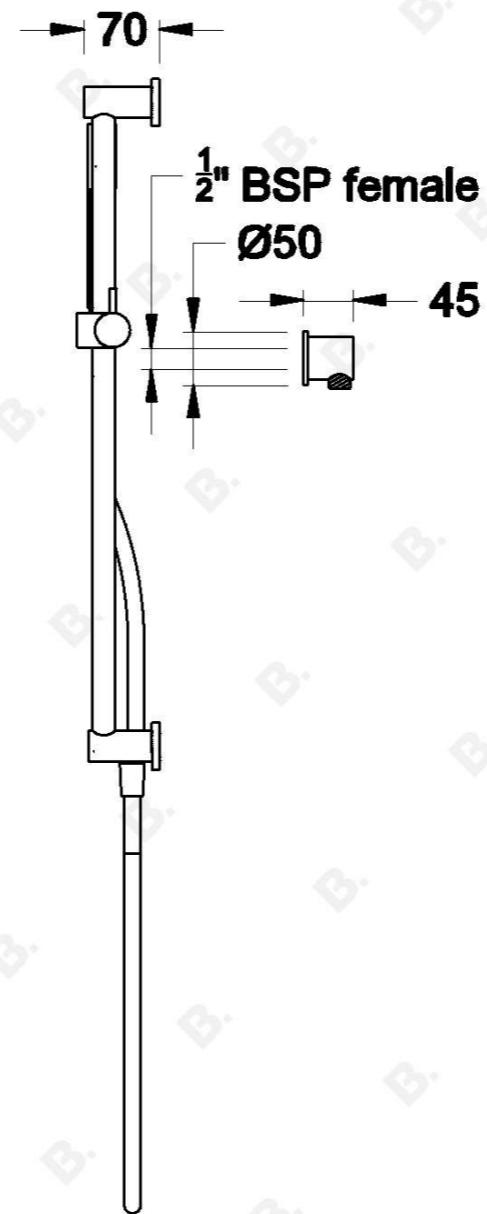

## CITY PLUS HANDSHOWER SLIDER SET

1.9734.04.0.XX

### PRODUCT DIMENSIONS:

Front view:

Side view:

Top view: