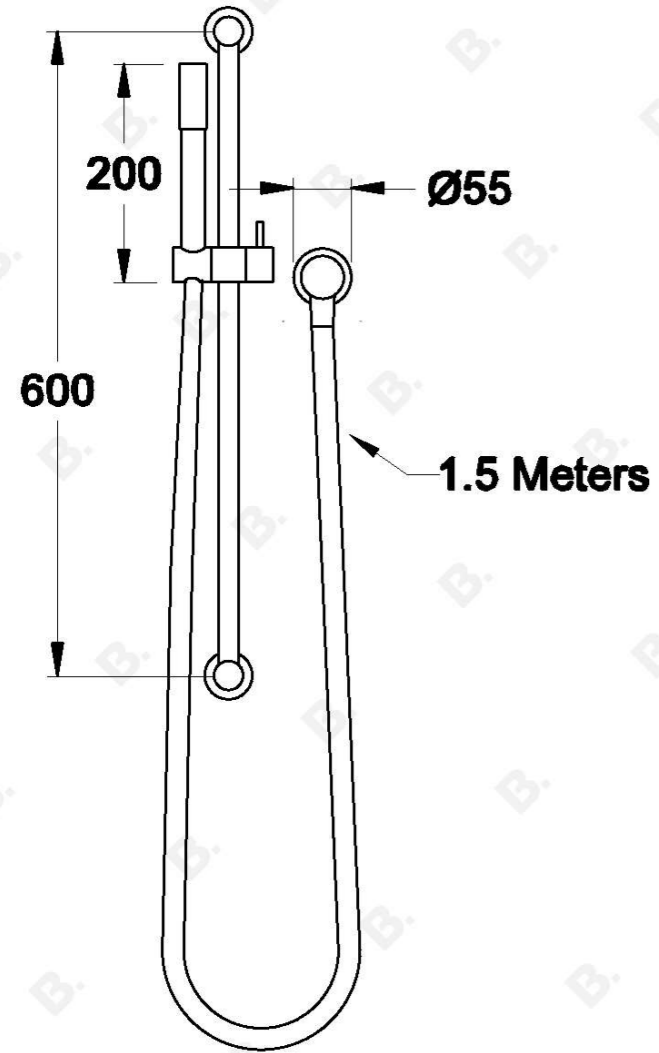

CITY PLUS HANDSHOWER SLIDER SET

1.9734.00.0.XX

PRODUCT DIMENSIONS:

Front view:

Side view:

Top view: