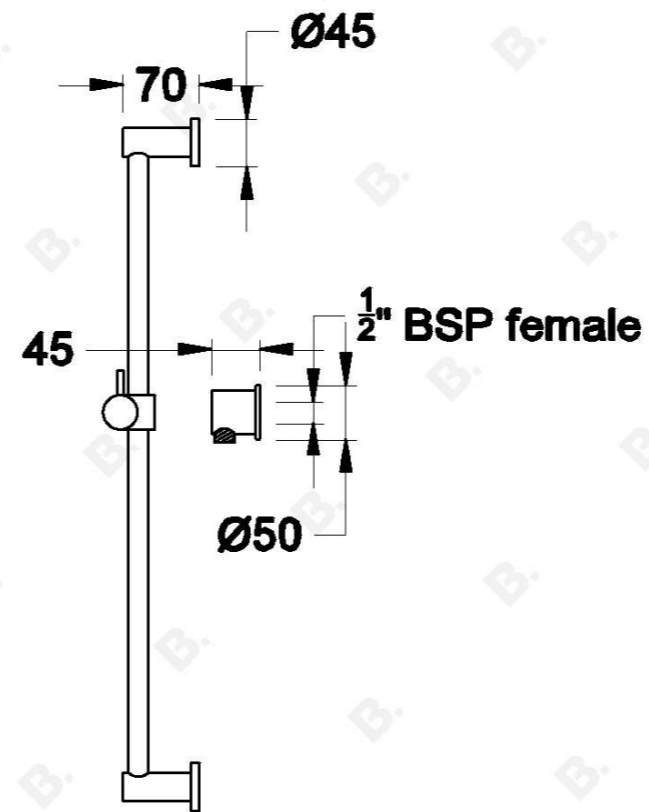

CITY PLUS HANDSHOWER SLIDER SET

1.9734.00.0.XX

PRODUCT DIMENSIONS:

Front view:

Side view:

Top view: