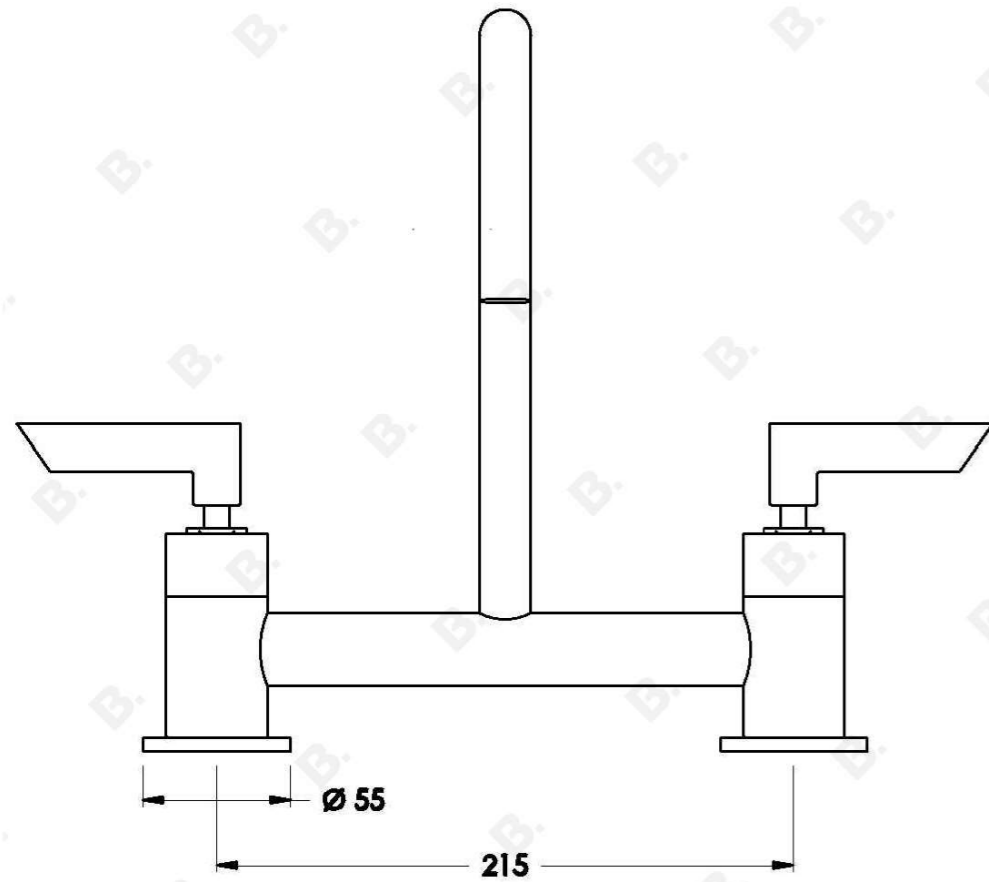

Brodware

CITY PLUS KITCHEN SET WITH B LEVERS

1.9731.00.3.XX

PRODUCT DIMENSIONS:

Front view:

Side view:

Top view: