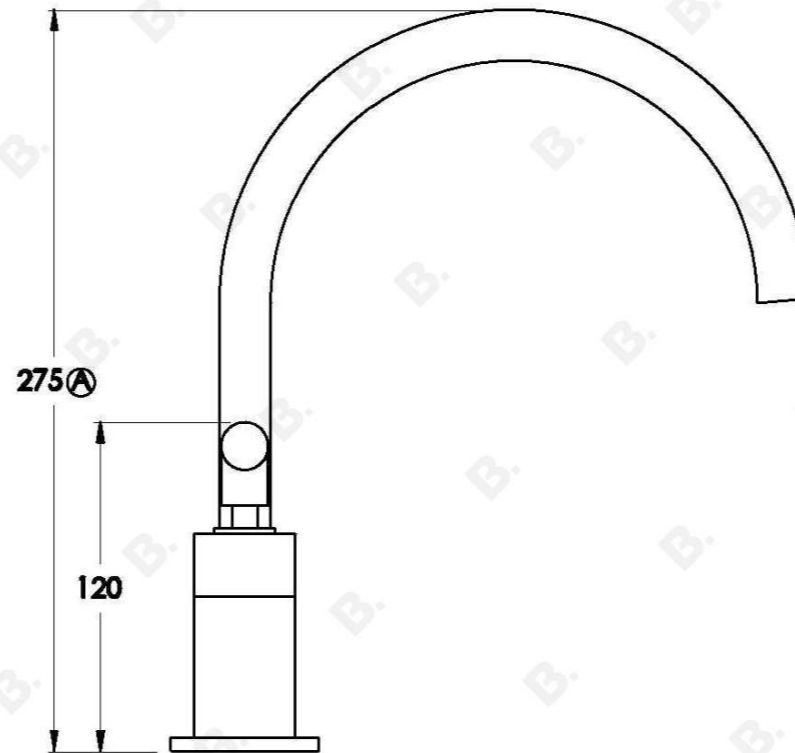

Brodware

CITY PLUS KITCHEN SET WITH B LEVERS

1.9731.00.3.XX

PRODUCT DIMENSIONS:

Front view:

Side view:

Top view: